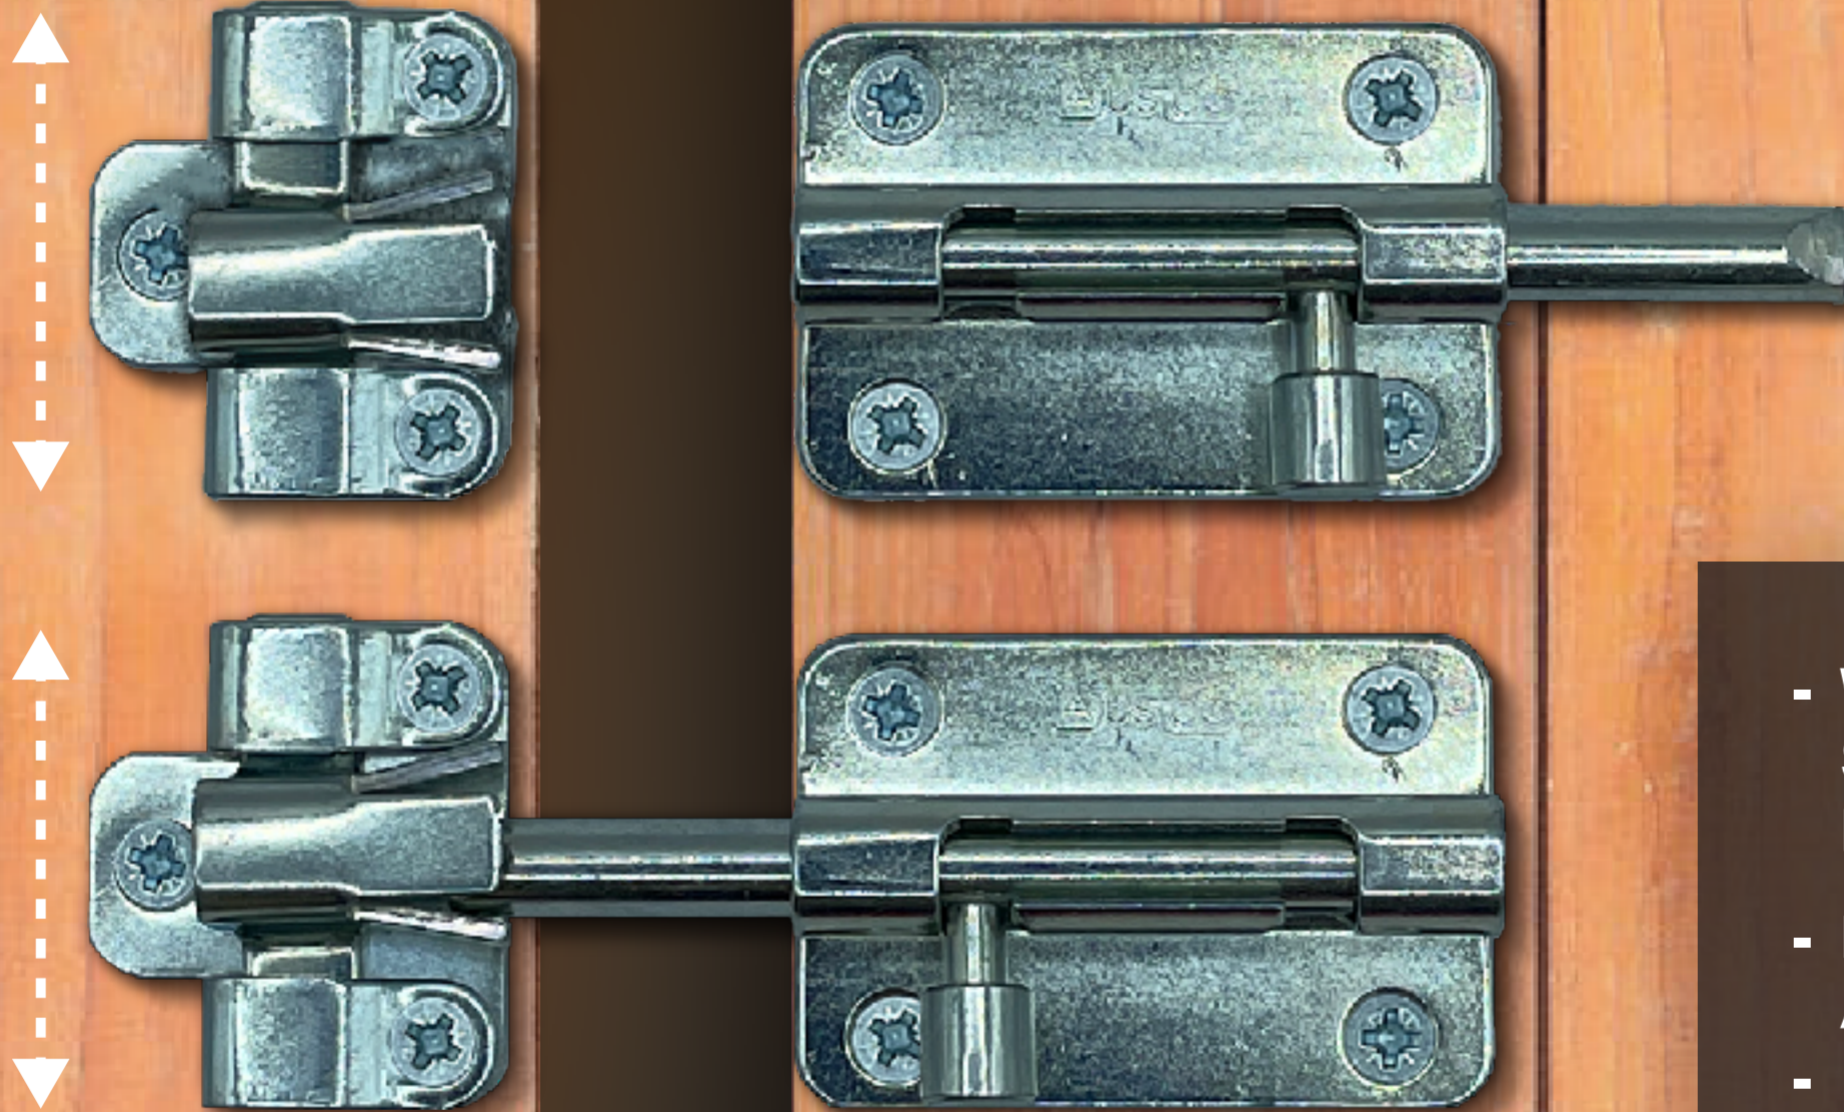

AjustLock[®]

EASILY ELIMINATE DOOR SHIFTING ISSUES
BY USING AN ADJUSTABLE CATCH BOLT LOCK

SLIDING STRIKE PULLS
BOLT INTO PERFECT
ALIGNMENT

ADJUSTABLE

- WEATHER AND
STRENGTH TESTED
FOR DURABILITY

- EASY TO OPERATE
AND INSTALL.

- IDEAL FOR

- HEAVY DUTY COMERCIAL DOOR LOCKS
- OUTDOOR GATE LOCKS
- STALL LOCKS
- WAREHOUSE LOCKS
- WINDOWS AND CUPBOARDS

- SELF-ADJUSTS

FOX & GUNN

Trade Tools & Hardware For Over 90 Years.

AjustLock[®]

EASILY ELIMINATE DOOR SHIFTING ISSUES
BY USING AN ADJUSTABLE CATCH BOLT LOCK

956

125MM

BLACK DOUBLE
EYE PAD BOLT
125MM

100MM

918

SINGLE EYE
PAD BOLT
ZINC 100MM

905

75MM

BARREL BOLT
ZINC 75MM

901

50MM

BARREL BOLT
ZINC 50MM

FOX & GUNN

Trade Tools & Hardware For Over 90 Years.