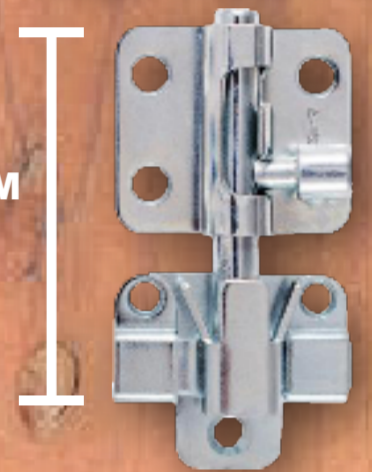

AjustLock[®]

EASILY ELIMINATE DOOR SHIFTING ISSUES
BY USING AN ADJUSTABLE CATCH BOLT LOCK

SLIDING STRIKE PULLS
BOLT INTO PERFECT
ALIGNMENT

ADJUSTABLE

- WEATHER AND
STRENGTH TESTED
FOR DURABILITY

- EASY TO OPERATE
AND INSTALL.

- IDEAL FOR

- HEAVY DUTY COMERCIAL DOOR LOCKS
- OUTDOOR GATE LOCKS
- STALL LOCKS
- WAREHOUSE LOCKS
- WINDOWS AND CUPBOARDS

- SELF-ADJUSTS

FOX & GUNN

Trade Tools & Hardware For Over 90 Years.

AjustLock[®]

EASILY ELIMINATE DOOR SHIFTING ISSUES
BY USING AN ADJUSTABLE CATCH BOLT LOCK

956

125MM

BLACK DOUBLE
EYE PAD BOLT
125MM

100MM

918

SINGLE EYE
PAD BOLT
ZINC 100MM

905

75MM

BARREL BOLT
ZINC 75MM

901

50MM

BARREL BOLT
ZINC 50MM

FOX & GUNN

Trade Tools & Hardware For Over 90 Years.