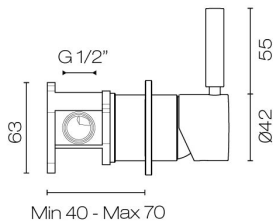

Buddy Pro Round Shower Mixer

Code: CBP031

Brand	Progetto
Designer	Plumblin
Origin	Italy
Material	Brass
Type	Shower Mixers and Taps
Installation	Wall mount
Backplate	Ø70mm
Warranty	15 Years
Cartridge	B003.001 (35A)
Material	Brass
Organic Finish	Yes
Approx Lead Time	4-8 weeks may apply for some finishes. Please enquire for accurate leadtime.
Other Information	For extra thick wall lining - use Buddy 30mm Shower Extension Kit - Code: CB031.EXT

Scan to View
Product Online

Buddy Pro Round Shower Mixer

Code: CBP031

Building Product Information Requirements (BPIR)

Manufacturer	Plumblin
Building Code Clauses	G12 (Water Supply) Performance Clause G12.2.1 / B2 (Durability) B2.3.1 (c)
Compliance Evidence	This product complies with the clauses B2.3.1 (c) and G12.2.1. The product has an in-service history of 6+ years and has industry-leading performance qualities. Compliance is as per verification method B2/VM1. The cartridge has ISO 9001 & ASNZS 4020: 2018 certifications.
Condition of Use	For use in residential and commercial applications. Must be installed by a registered plumber or suitably qualified tradesperson and as per the installation instructions.
Version no.	1.0
Subject to a Warning	No