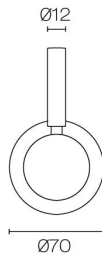

Buddy Pro Round Shower Mixer

Code: CBP031

Brand	Progetto
Designer	Plumblin
Origin	Italy
Material	Brass
Type	Shower Mixers and Taps
Installation	Wall mount
Backplate	Ø70mm
Warranty	15 Years
Cartridge	B003.001 (35A)
Material	Brass
Organic Finish	Yes
Approx Lead Time	4-8 weeks may apply for some finishes. Please enquire for accurate leadtime.
Other Information	For extra thick wall lining - use Buddy 30mm Shower Extension Kit - Code: CB031.EXT

Scan to View
Product Online

Buddy Pro Round Shower Mixer

Code: CBP031

Building Product Information Requirements (BPIR)

Manufacturer	Plumblin
Building Code Clauses	G12 (Water Supply) Performance Clause G12.2.1 / B2 (Durability) B2.3.1 (c)
Compliance Evidence	This product complies with the clauses B2.3.1 (c) and G12.2.1. The product has an in-service history of 6+ years and has industry-leading performance qualities. Compliance is as per verification method B2/VM1. The cartridge has ISO 9001 & ASNZS 4020: 2018 certifications.
Condition of Use	For use in residential and commercial applications. Must be installed by a registered plumber or suitably qualified tradesperson and as per the installation instructions.
Version no.	1.0
Subject to a Warning	No