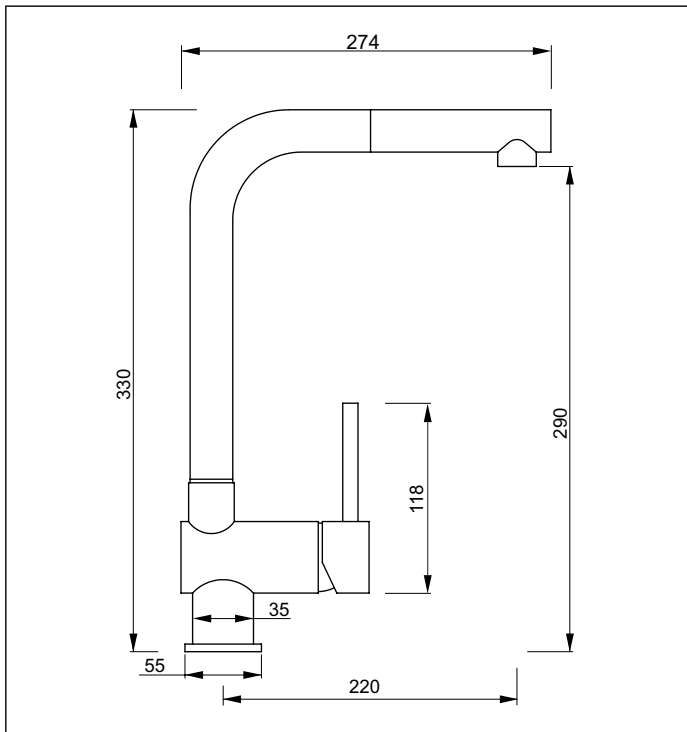

## Sink Mixer with Pull-Out Head (No Spray)

aquatica

**Code:** AQ SMPS BLK | AQ SMPS SS

**Finish:** Stainless Steel / Black

**Spout:** Swivel 360°

**Water Outlet:** M21 ring with Aerator

**Stainless Steel Inlet Hoses:** Size: M10 x 1/2" BSP

**Mounting Hardware:** 34mm brass tube and backnut with 2x locking screws

**Installation Hole Diameter:**

Minimum: 35 mm

Maximum: 40mm

Max bench thickness: 62mm

**Cartridge:** Mondo 40K Flat base

**Flow:** 8 l/min 2 x RV8 fitted in hose for regulated flow with mains pressure system