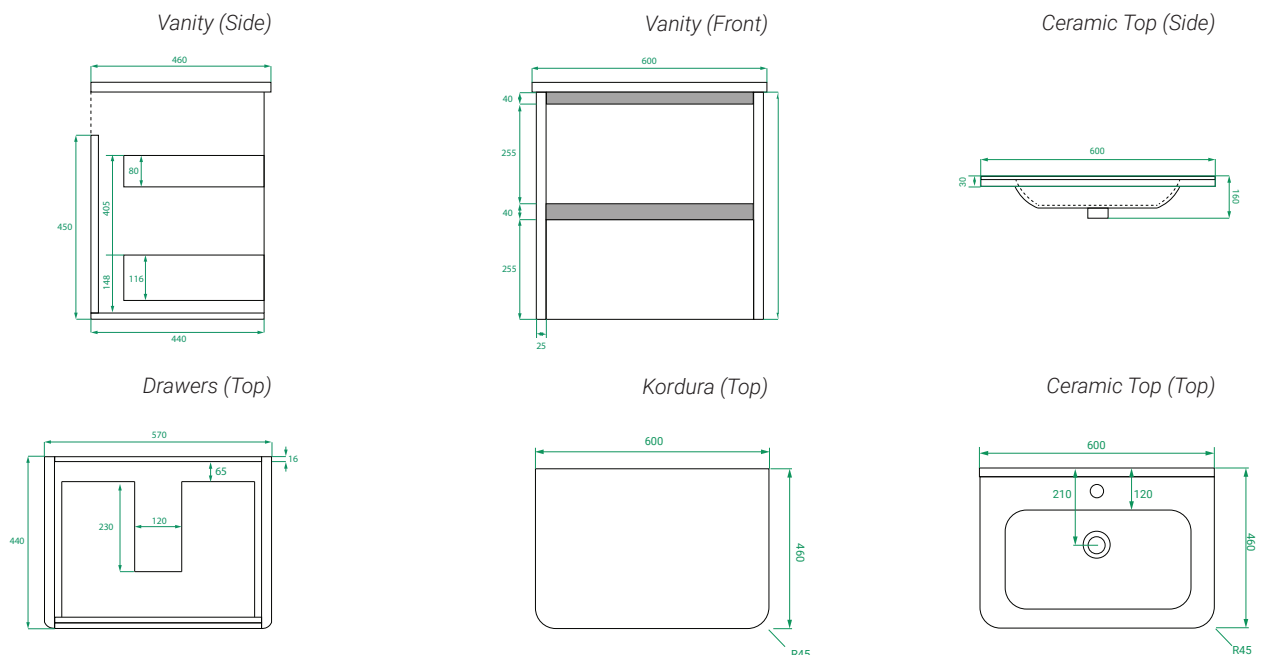

DIMENSIONS:

W600 x H620 x D460 mm Urban Ceramic Top

W600 x H610 x D460 mm Kordura Top

CODES:

848812 | Ceramic, Matte White Paint

848813 | Ceramic, Matte Custom Paint

848814 | Kordura, Matte White Paint

848815 | Kordura, Matte Custom Paint

FEATURES & BENEFITS:

- 1 Drawer with soft-close & handleless design
- Soft curved corners
- Sustainably made in New Zealand

OPTIONS:

- Urban Ceramic top (H 30) with intergrated basin, or White Kordura top (H 20) & your choice of basin.

FINISHES:

- Matte White or Matte Custom Colour painted.

Urban Ceramic Top or Kordura Top with Basin

SPECIFICATIONS

Note: All measurements in mm. All specs are nominal, & not to scale.

www.placemakers.co.nz