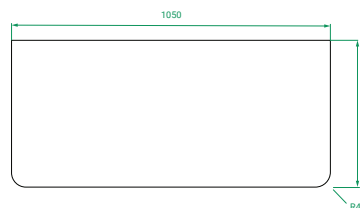

#### DIMENSIONS:

W1050 x H620 x D460 mm Urban Ceramic Top

W1050 x H610 x D460 mm Kordura Top

#### SPECIFICATIONS

Vanity (Side)

Vanity (Front)

Ceramic Top (Side)

Drawers (Top)

Kordura (Top)

Ceramic Top (Top)

Note: All measurements in mm. All specs are nominal, & not to scale.