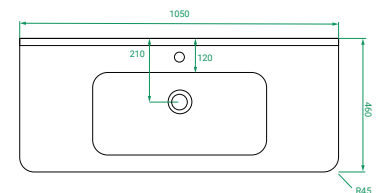

#### DIMENSIONS:

W1050 x H620 x D460 mm Urban Ceramic Top

W1050 x H610 x D460 mm Kordura Top

#### SPECIFICATIONS

Vanity (Side)

Vanity (Front)

Ceramic Top (Side)

Drawers (Top)

Kordura (Top)

Ceramic Top (Top)

Note: All measurements in mm. All specs are nominal, & not to scale.