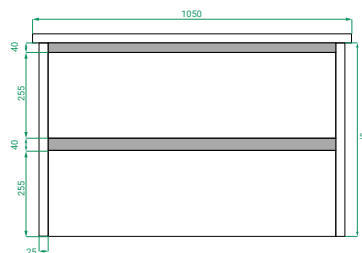

#### DIMENSIONS:

W1050 x H620 x D460 mm Urban Ceramic Top

W1050 x H610 x D460 mm Kordura Top

#### SPECIFICATIONS

Vanity (Side)

Vanity (Front)

Ceramic Top (Side)

Drawers (Top)

Kordura (Top)

Ceramic Top (Top)

Note: All measurements in mm. All specs are nominal, & not to scale.