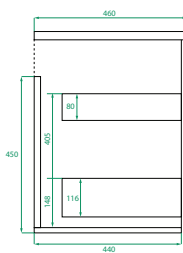

#### DIMENSIONS:

W1050 x H620 x D460 mm Urban Ceramic Top

W1050 x H610 x D460 mm Kordura Top

#### SPECIFICATIONS

Vanity (Side)

Vanity (Front)

Ceramic Top (Side)

Drawers (Top)

Kordura (Top)

Ceramic Top (Top)

Note: All measurements in mm. All specs are nominal, & not to scale.