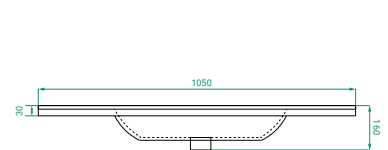

#### DIMENSIONS:

W1050 x H620 x D460 mm Urban Ceramic Top

W1050 x H610 x D460 mm Kordura Top

#### SPECIFICATIONS

Vanity (Side)

Vanity (Front)

Ceramic Top (Side)

Drawers (Top)

Kordura (Top)

Ceramic Top (Top)

Note: All measurements in mm. All specs are nominal, & not to scale.