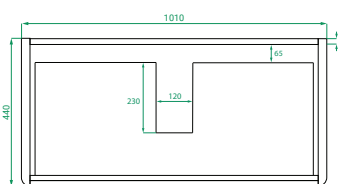

#### DIMENSIONS:

W1050 x H620 x D460 mm Urban Ceramic Top

W1050 x H610 x D460 mm Kordura Top

#### SPECIFICATIONS

Vanity (Side)

Vanity (Front)

Ceramic Top (Side)

Drawers (Top)

Kordura (Top)

Ceramic Top (Top)

Note: All measurements in mm. All specs are nominal, & not to scale.