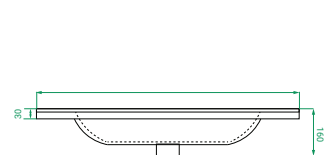

#### DIMENSIONS:

W800 x H620 x D460 mm Urban Ceramic Top

W800 x H610 x D460 mm Kordura Top

#### SPECIFICATIONS

Vanity (Side)

Vanity (Front)

Ceramic Top (Side)

Drawers (Top)

Kordura (Top)

Ceramic Top (Top)

Note: All measurements in mm. All specs are nominal, & not to scale.