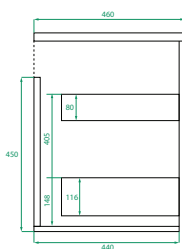

#### DIMENSIONS:

W800 x H620 x D460 mm Urban Ceramic Top

W800 x H610 x D460 mm Kordura Top

#### SPECIFICATIONS

Vanity (Side)

Vanity (Front)

Ceramic Top (Side)

Drawers (Top)

Kordura (Top)

Ceramic Top (Top)

Note: All measurements in mm. All specs are nominal, & not to scale.