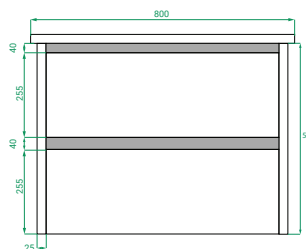

#### DIMENSIONS:

W800 x H620 x D460 mm Urban Ceramic Top

W800 x H610 x D460 mm Kordura Top

#### SPECIFICATIONS

Vanity (Side)

Vanity (Front)

Ceramic Top (Side)

Drawers (Top)

Kordura (Top)

Ceramic Top (Top)

Note: All measurements in mm. All specs are nominal, & not to scale.