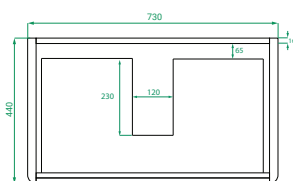

#### DIMENSIONS:

W800 x H620 x D460 mm Urban Ceramic Top

W800 x H610 x D460 mm Kordura Top

#### SPECIFICATIONS

Vanity (Side)

Vanity (Front)

Ceramic Top (Side)

Drawers (Top)

Kordura (Top)

Ceramic Top (Top)

Note: All measurements in mm. All specs are nominal, & not to scale.