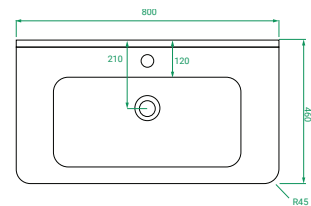

#### DIMENSIONS:

W800 x H620 x D460 mm Urban Ceramic Top

W800 x H610 x D460 mm Kordura Top

#### SPECIFICATIONS

Vanity (Side)

Vanity (Front)

Ceramic Top (Side)

Drawers (Top)

Kordura (Top)

Ceramic Top (Top)

Note: All measurements in mm. All specs are nominal, & not to scale.