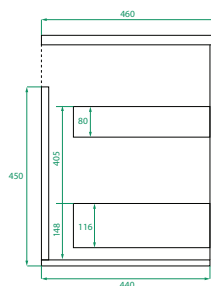

SPECIFICATIONS

Vanity (Side)