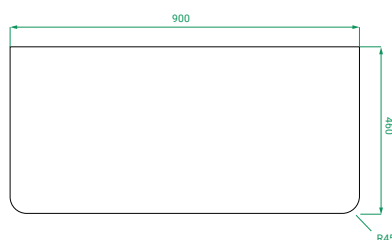

CRAWFORD

WALL HUNG VANITY 900MM 2 DRAWER

Crawford embraces soft curved corners for a relaxed, modern feel - Available with white Kordura top and your choice of basin.

DIMENSIONS:

W900 x H610 x D460 mm Kordura Top

OPTIONS:

- White Kordura top & your choice of basin.

FINISHES:

- Matte White or Matte Custom Colour painted.

Kordura Top with Basin

SPECIFICATIONS

Vanity (Side)

Vanity (Front)

Kordura (Top)

Vanity (Drawers)

Note: All measurements in mm. All specs are nominal, & not to scale.

www.placemakers.co.nz

www.mico.co.nz

www.tumusupplies.co.nz