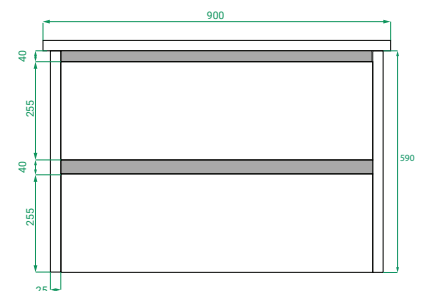

CRAWFORD

WALL HUNG VANITY 900MM 2 DRAWER

Crawford embraces soft curved corners for a relaxed, modern feel - Available with white Kordura top and your choice of basin.

DIMENSIONS:

W900 x H610 x D460 mm Kordura Top

OPTIONS:

- White Kordura top & your choice of basin.

FINISHES:

- Matte White or Matte Custom Colour painted.

Kordura Top with Basin

SPECIFICATIONS

Vanity (Side)

Vanity (Front)

Kordura (Top)

Vanity (Drawers)

Note: All measurements in mm. All specs are nominal, & not to scale.

www.placemakers.co.nz

www.mico.co.nz

www.tumusupplies.co.nz