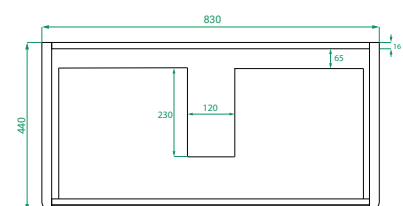

CRAWFORD

WALL HUNG VANITY 900MM 2 DRAWER

Crawford embraces soft curved corners for a relaxed, modern feel - Available with white Kordura top and your choice of basin.

DIMENSIONS:

W900 x H610 x D460 mm Kordura Top

Kordura (Top)

Vanity (Drawers)

Note: All measurements in mm. All specs are nominal, & not to scale.

www.placemakers.co.nz

www.mico.co.nz

www.tumusupplies.co.nz