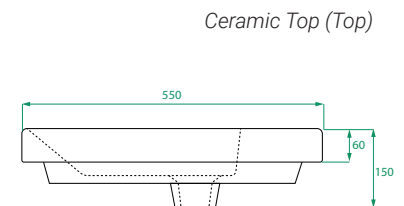

CRAWFORD MINI

WALL HUNG VANITY 500MM 1 DOOR

Crawford Mini features soft curved corners for a relaxed, modern feel - Single door, a ceramic top and integrated basin.

DIMENSIONS:

W550 x H450 x D300 mm

CODES:

848822 | Ceramic, Matte White Paint
848823 | Ceramic, Matte Custom Paint

FEATURES & BENEFITS:

- Soft-close door (left or right opening)
- Handleless design
- Right side tapehole
- Soft curved corners
- Sustainably made in New Zealand

OPTIONS:

- Ceramic top with integrated basin

FINISHES:

- Matte White or Matte Custom Colour painted.

SPECIFICATIONS

Note: All measurements in mm. All specs are nominal, & not to scale.

www.placemakers.co.nz