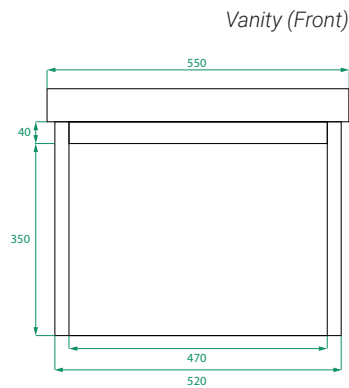

CRAWFORD MINI

WALL HUNG VANITY 500MM 1 DOOR

Crawford Mini features soft curved corners for a relaxed, modern feel - Single door, a ceramic top and integrated basin.

DIMENSIONS:

W550 x H450 x D300 mm

CODES:

848822 | Ceramic, Matte White Paint
848823 | Ceramic, Matte Custom Paint

FEATURES & BENEFITS:

- Soft-close door (left or right opening)
- Handleless design
- Right side tapehole
- Soft curved corners
- Sustainably made in New Zealand

OPTIONS:

- Ceramic top with integrated basin

FINISHES:

- Matte White or Matte Custom Colour painted.

SPECIFICATIONS

Note: All measurements in mm. All specs are nominal, & not to scale.

www.placemakers.co.nz