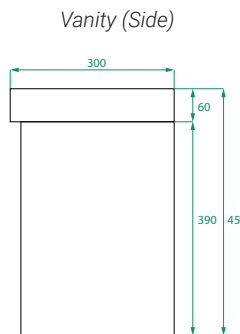

CRAWFORD MINI

WALL HUNG VANITY 500MM 1 DOOR

Crawford Mini features soft curved corners for a relaxed, modern feel - Single door, a ceramic top and integrated basin.

DIMENSIONS:

W550 x H450 x D300 mm

CODES:

848822 | Ceramic, Matte White Paint
848823 | Ceramic, Matte Custom Paint

FEATURES & BENEFITS:

- Soft-close door (left or right opening)
- Handleless design
- Right side tapehole
- Soft curved corners
- Sustainably made in New Zealand

OPTIONS:

- Ceramic top with integrated basin

FINISHES:

- Matte White or Matte Custom Colour painted.

SPECIFICATIONS

Note: All measurements in mm. All specs are nominal, & not to scale.

www.placemakers.co.nz