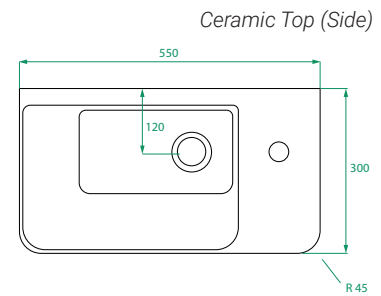

CRAWFORD MINI

WALL HUNG VANITY 500MM 1 DOOR

Crawford Mini features soft curved corners for a relaxed, modern feel - Single door, a ceramic top and integrated basin.

DIMENSIONS:

W550 x H450 x D300 mm

CODES:

848822 | Ceramic, Matte White Paint
848823 | Ceramic, Matte Custom Paint

FEATURES & BENEFITS:

- Soft-close door (left or right opening)
- Handleless design
- Right side tapehole
- Soft curved corners
- Sustainably made in New Zealand

OPTIONS:

- Ceramic top with integrated basin

FINISHES:

- Matte White or Matte Custom Colour painted.

SPECIFICATIONS

Note: All measurements in mm. All specs are nominal, & not to scale.

www.placemakers.co.nz