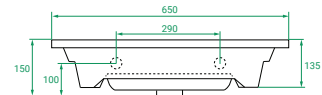

FINISHES:

- Matte White or Matte Custom Colour painted.

Ceramic Top or Kordura Top with Basin

SPECIFICATIONS

Vanity (Side)

Vanity (Front)

Ceramic Top (Side)

Ceramic Top