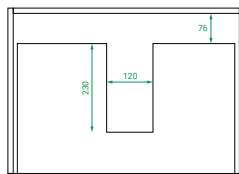

CAMDEN

WALL HUNG VANITY 650MM 2 DRAWER

Camden features a modern tongue & groove design - Double drawer configuration, a ceramic top with integrated basin or white Kordura top with your choice of basin.

DIMENSIONS:

W650 x H615 x D460 mm

CODES:

- 848782 | Ceramic, Matte White Paint
- 848783 | Ceramic, Matte Custom Paint
- 848784 | Kordura, Matte White Paint
- 848785 | Kordura, Matte Custom Paint

FEATURES & BENEFITS:

- Recessed handle & soft-close drawers
- Tongue & Groove design
- Sustainably made in New Zealand

OPTIONS:

- Choice of Ceramic top with intergrated basin (H 25), or a White Kordura top (H 20) & your choice of basin.

FINISHES:

- Matte White or Matte Custom Colour painted.

SPECIFICATIONS

Drawers