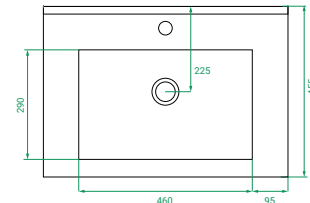

Ceramic Top