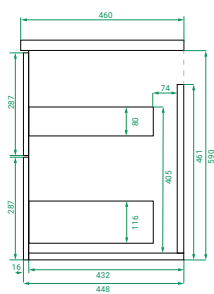

SPECIFICATIONS

Vanity (Side)