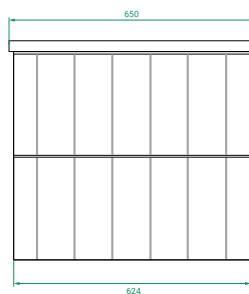

FINISHES:

- Matte White or Matte Custom Colour painted.

Ceramic Top or Kordura Top with Basin

SPECIFICATIONS

Vanity (Side)

Vanity (Front)

Ceramic Top (Side)

Ceramic Top