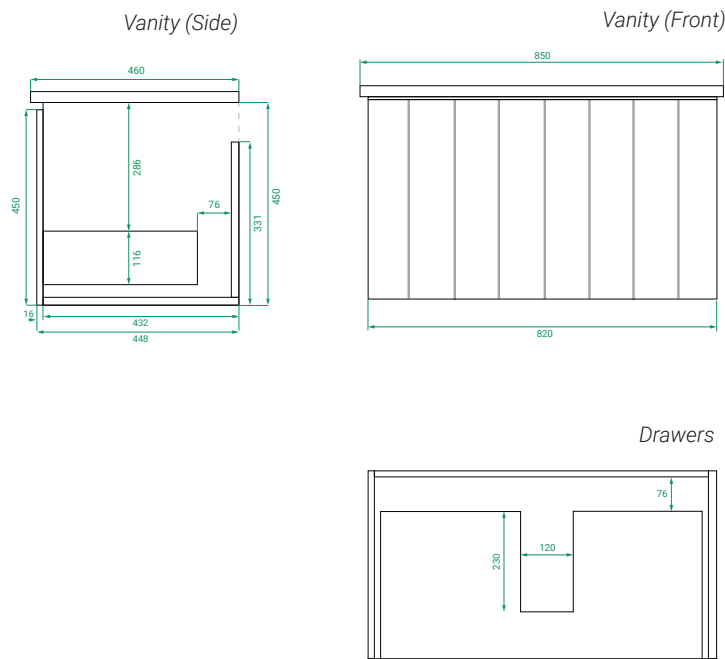

SPECIFICATIONS

www.placemakers.co.nz

www.mico.co.nz

www.tumusupplies.co.nz