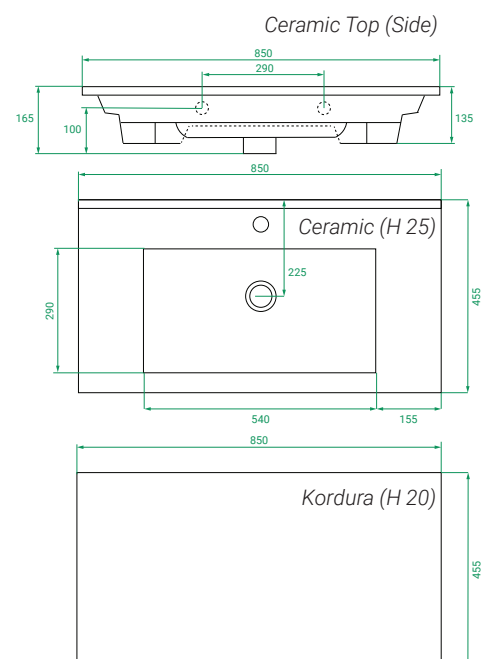

SPECIFICATIONS

www.placemakers.co.nz

www.mico.co.nz

www.tumusupplies.co.nz