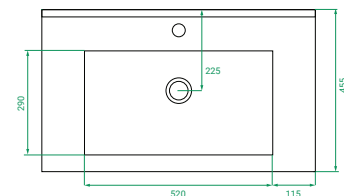

Ceramic Top

Kordura Top