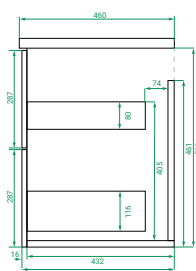

SPECIFICATIONS

Vanity (Side)