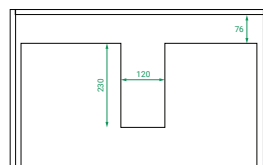

CAMDEN

WALL HUNG VANITY 750MM 2 DRAWER

Camden features a modern tongue & groove design - Double drawer configuration, a ceramic top with integrated basin or white Kordura top with your choice of basin.

DIMENSIONS:

W753 x H615 x D460 mm

CODES:

- 848790 | Ceramic, Matte White Paint
- 848791 | Ceramic, Matte Custom Paint
- 848792 | Kordura, Matte White Paint
- 848793 | Kordura, Matte Custom Paint

FEATURES & BENEFITS:

- Recessed handle & soft-close drawers
- Tongue & Groove design
- Sustainably made in New Zealand

OPTIONS:

- Choice of Ceramic top with intergrated basin (H 25), or a White Kordura top (H 20) & your choice of basin.

FINISHES:

- Matte White or Matte Custom Colour painted.

SPECIFICATIONS

Drawers