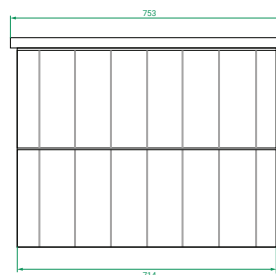

FINISHES:

- Matte White or Matte Custom Colour painted.

Ceramic Top or Kordura Top with Basin

SPECIFICATIONS

Vanity (Side)

Vanity (Front)

Ceramic Top (Side)

Ceramic Top