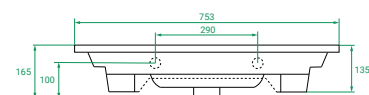

Ceramic Top (Side)