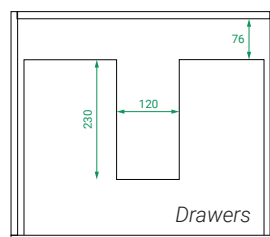

SPECIFICATIONS