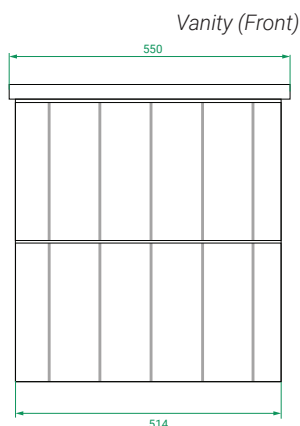

SPECIFICATIONS