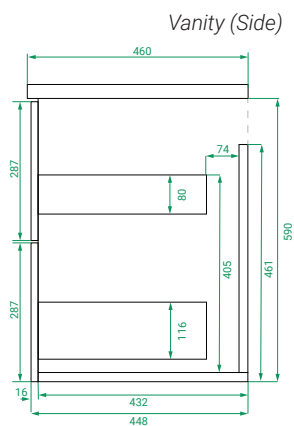

SPECIFICATIONS