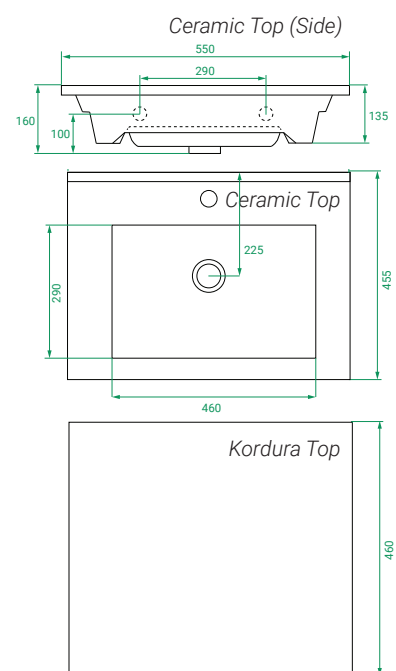

SPECIFICATIONS