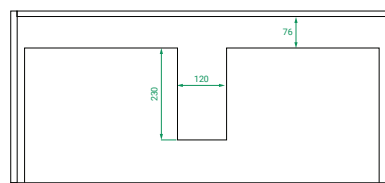

CAMDEN

WALL HUNG VANITY 1000MM 1 DRAWER

Camden features a modern tongue & groove design - Single drawer configuration, a ceramic top with integrated basin or white Kordura top with your choice of basin.

DIMENSIONS:

W1000 x H475 x D460 mm

CODES:

- 848770 | Ceramic, Matte White Paint
- 848771 | Ceramic, Matte Custom Paint
- 848772 | Kordura, Matte White Paint
- 848772 | Kordura, Matte Custom Paint

FEATURES & BENEFITS:

- Recessed handle & soft-close drawer
- Tongue & Groove design
- Sustainably made in New Zealand

OPTIONS:

- Choice of Ceramic top with intergrated basin (H 25), or a White Kordura top (20) & your choice of basin.

FINISHES:

- Matte White or Matte Custom Colour painted.

SPECIFICATIONS

Drawers