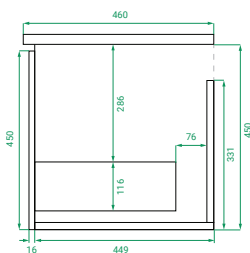

SPECIFICATIONS

Vanity (Side)