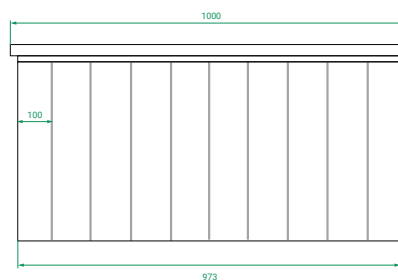

Vanity (Front)