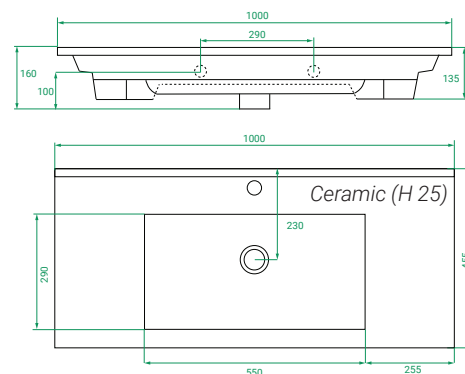

Ceramic Top (Side)