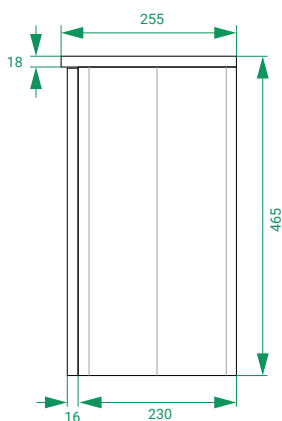

SPECIFICATIONS

Vanity (Side)