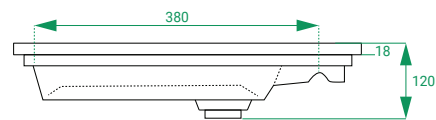

CODES:

848806 | Ceramic, Matte White Paint

848807 | Ceramic, Matte Custom Paint

FEATURES & BENEFITS:

- Recessed handle & soft-close door
- Tongue & Groove design
- Sustainably made in New Zealand

OPTIONS:

- Ceramic top with intergrated basin

FINISHES:

- Matte White or Matte Custom Colour painted.

SPECIFICATIONS

Vanity (Side)

Vanity (Front)

Ceramic Top (Side)

Ceramic Top