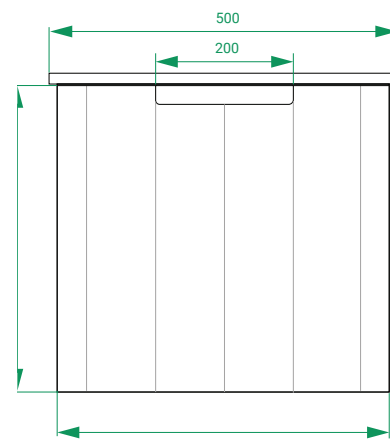

Vanity (Front)