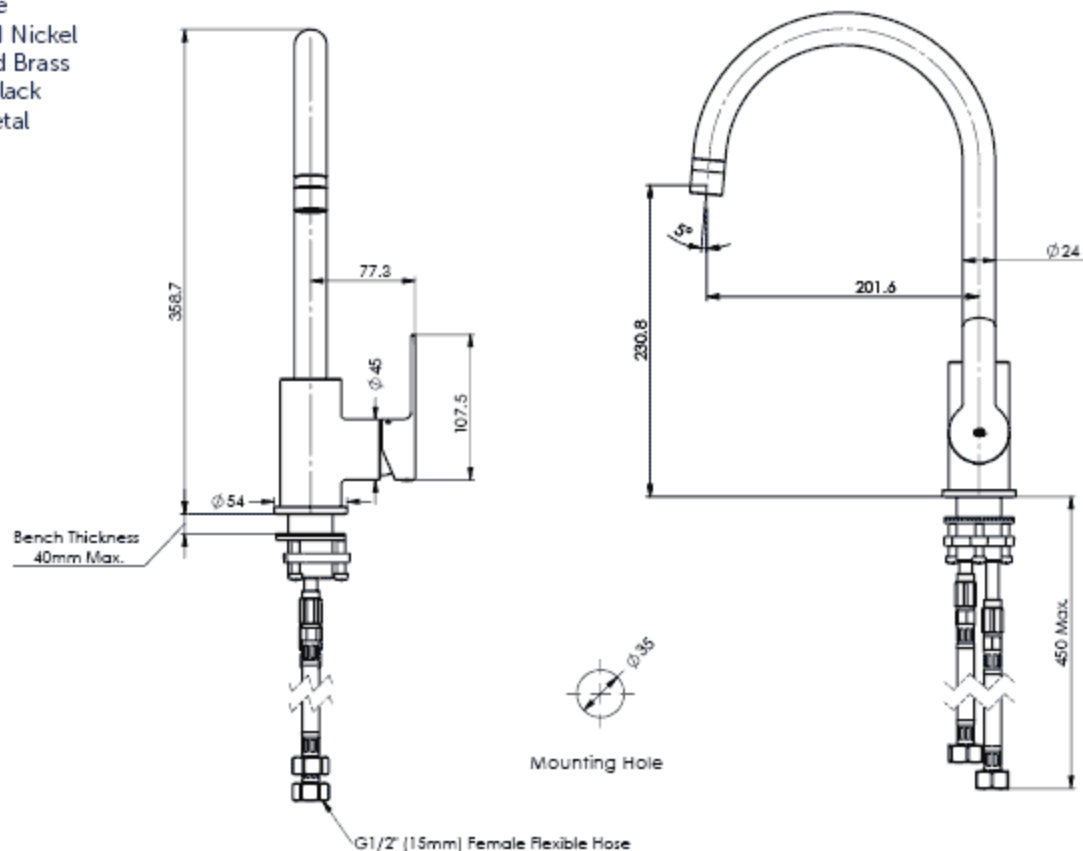

Astro II Gooseneck Sink Mixer

- 2542830 | Chrome
- 2542831 | Brushed Nickel
- 2542836 | Brushed Brass
- 2542837 | Matte Black
- 2542839 | Gun Metal

NZ: 0800 655 455 | nzsales@greenstapware.com
AU: 1800 244 487 | aussales@greenstapware.com