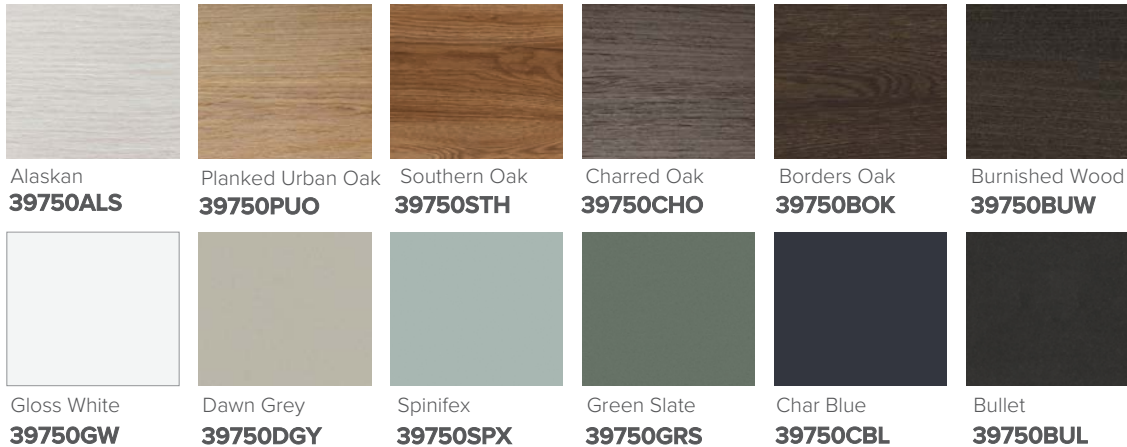

SPECIFICATION SHEET

Astra 750mm 1 Door, 1 Drawer Wall Vanity

Features

- Wall Hung
- Soft Close Door and Drawer
- Negative detail finger pull with extrusion
- Laminate Woodgrain & Solid Colours on MR Board
- Dimensions: H420 x W750 x D465

Colour Options with Code

Technical Details

Note: All measurements shown are in millimetres. Sizes are nominal.