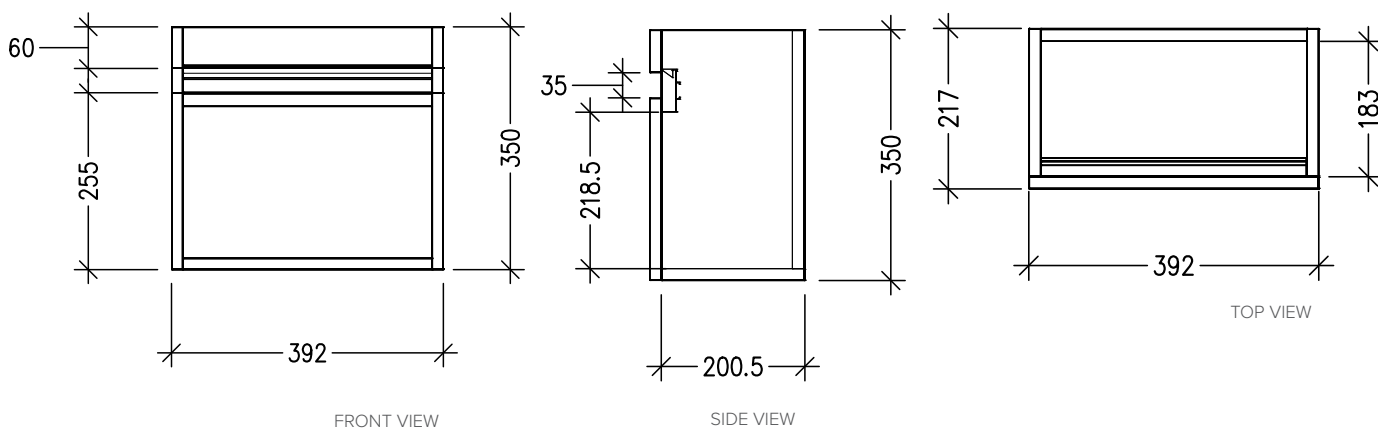

SPECIFICATION SHEET

Astra 400mm Wall Hung Vanity

NOTE: Tapware not included

Features

- Wall Hung
- 1 Door
- Interchangeable 50mm StoneCast Basin
- Laminate Woodgrain & Solid Colours on MR Board
- Dimensions: H400 x W400 x D220

Colour Options with Code

Technical Details

Note: All measurements shown are in millimetres. Sizes are nominal.

SPECIFICATION SHEET

Stonecast 400 Basin

Stonecast

3828

H50 X W405 X D220