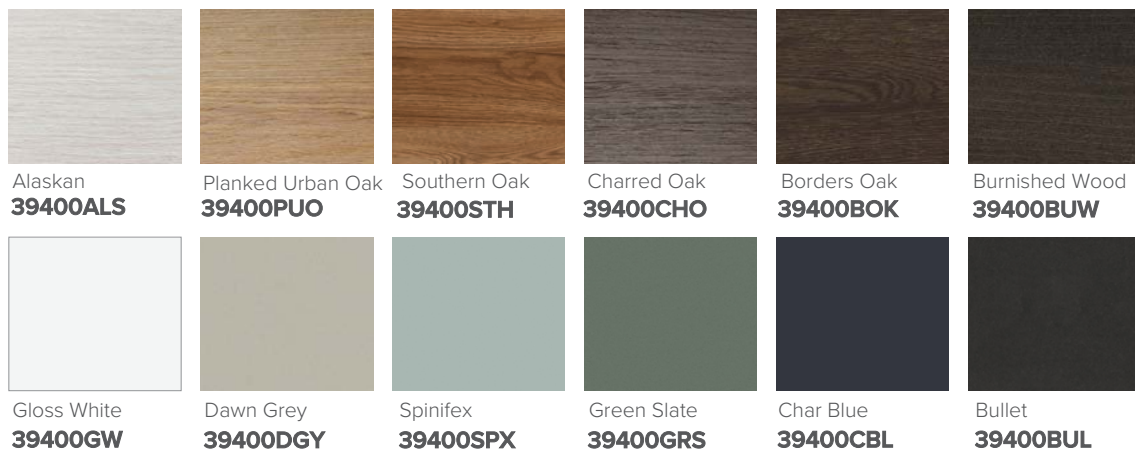

SPECIFICATION SHEET

Astra 400mm Wall Hung Vanity

NOTE: Tapware not included

Features

- Wall Hung
- 1 Door
- Interchangeable 50mm StoneCast Basin
- Laminate Woodgrain & Solid Colours on MR Board
- Dimensions: H400 x W400 x D220

Colour Options with Code

Technical Details

Note: All measurements shown are in millimetres. Sizes are nominal.

SPECIFICATION SHEET

Stonecast 400 Basin

Stonecast

3828

H50 X W405 X D220