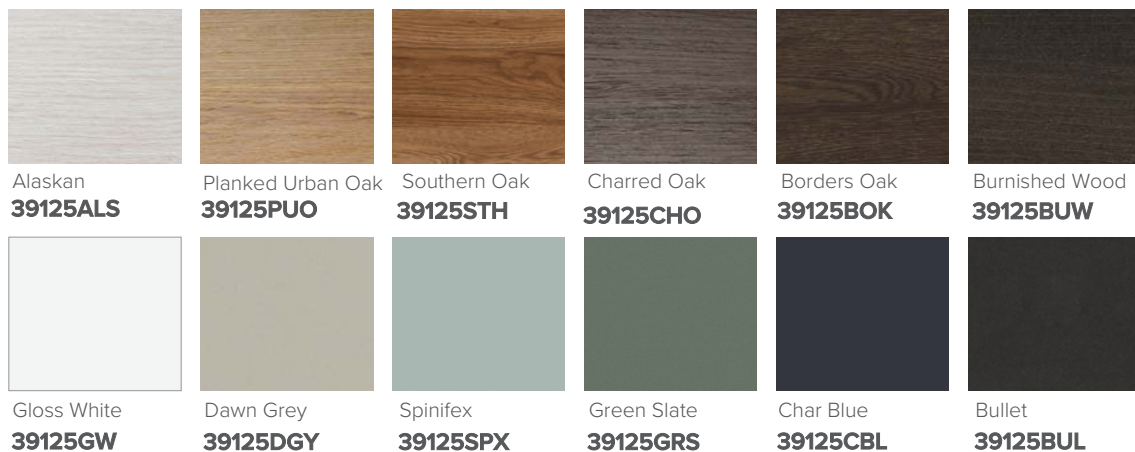

SPECIFICATION SHEET

Astra 1200mm 2 Door,2 Drawer Floor Vanity

Features

- Floorstanding
- Soft Close Door and Drawers
- Negative detail finger pull with extrusion
- Laminate Woodgrain & Solid Colours on MR Board
- Dimensions: H820 x W1200 x D465

Colour Options with Code

Technical Details

Note: All measurements shown are in millimetres. Sizes are nominal.