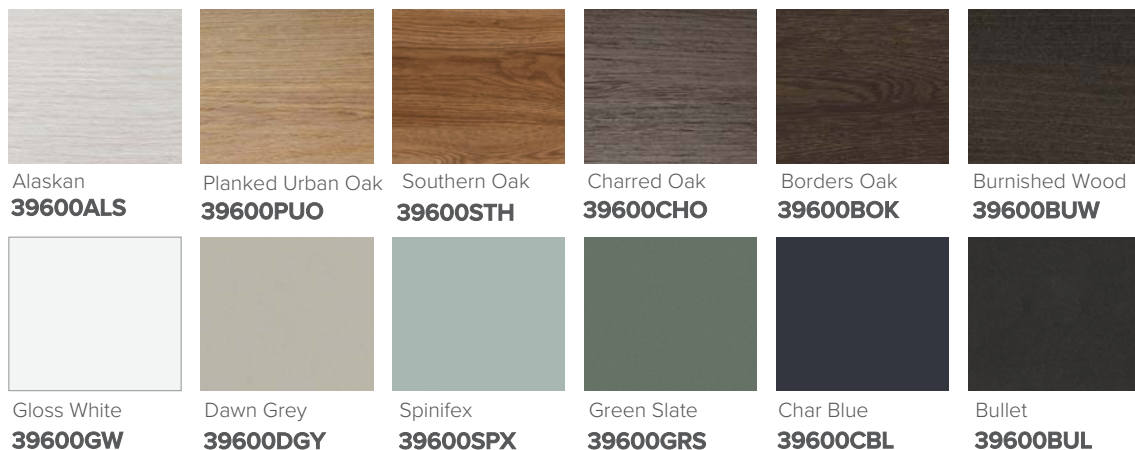

SPECIFICATION SHEET

Astra 600mm 2 Door WallVanity

Features

- Wall Hung
- Soft Close Doors
- Negative detail finger pull with extrusion
- Laminate Woodgrain & Solid Colours on MR Board
- Dimensions: H420 x W600 x D465

Colour Options with Code

Technical Details

Note: All measurements shown are in millimetres. Sizes are nominal.