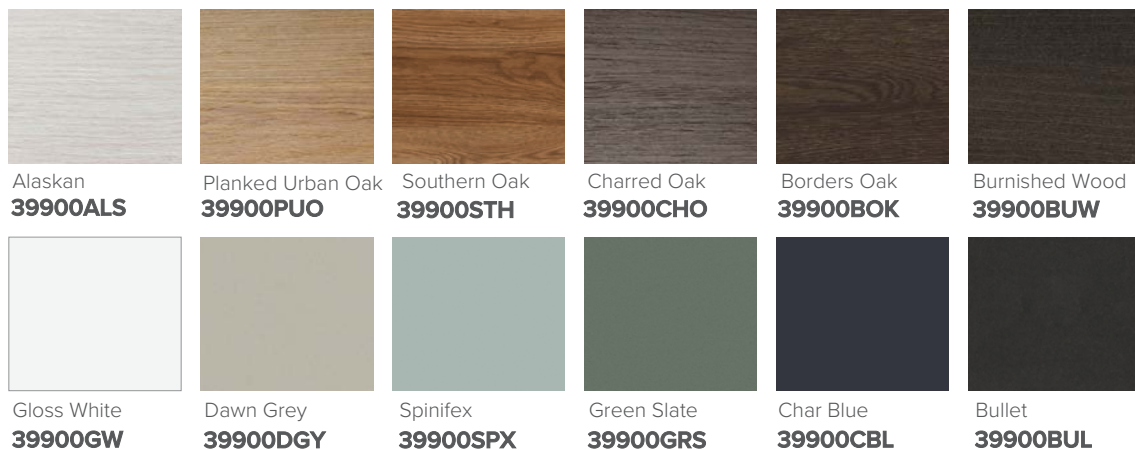

SPECIFICATION SHEET

Astra 900mm2 Door, 1 Drawer Wall Vanity

Features

- Wall Hung
- Soft Close Doors and Drawer
- Negative detail finger pull with extrusion
- Laminate Woodgrain & Solid Colours on MR Board
- Dimensions: H420 x W900 x D465

Colour Options with Code

Technical Details

Note: All measurements shown are in millimetres. Sizes are nominal.