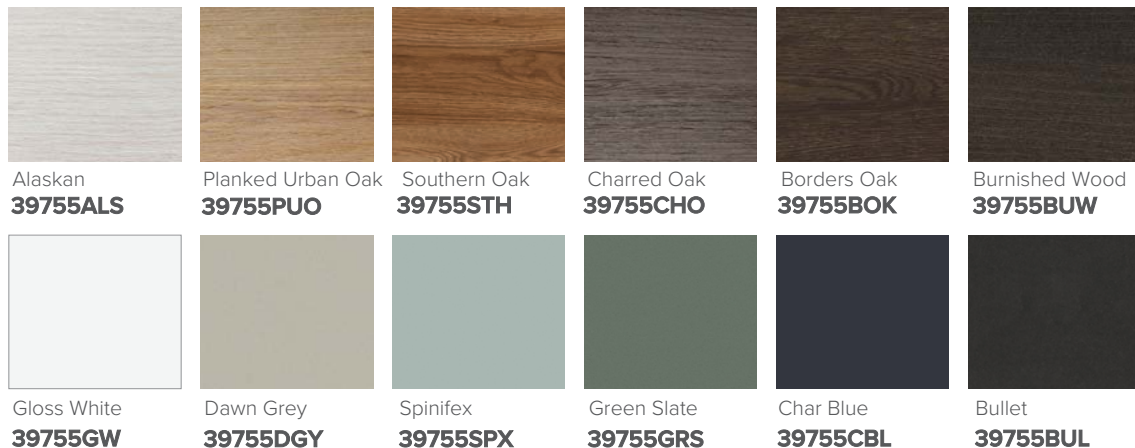

SPECIFICATION SHEET

Astra 750mm 1Door, 2 Drawer Floor Vanity

Features

- Floorstanding
- Soft Close Door and Drawers
- Negative detail finger pull with extrusion
- Laminate Woodgrain & Solid Colours on MR Board
- Dimensions: H820 x W750 x D465

Colour Options with Code

Technical Details

Note: All measurements shown are in millimetres. Sizes are nominal.