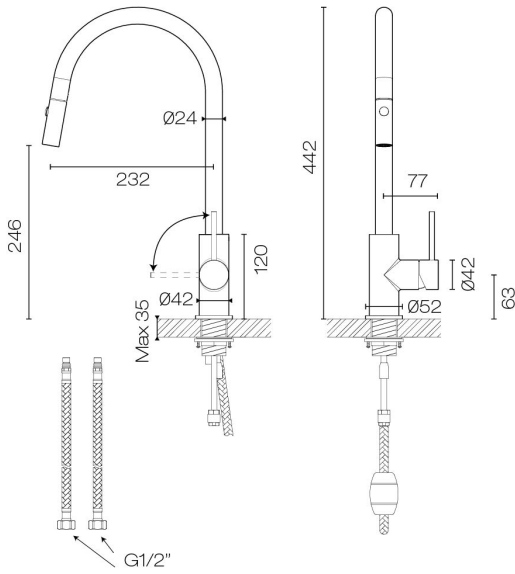

Tube Kitchen Mixer With Pull Out Spray

Code: TU0700

Brand	Progetto
Type	Kitchen Mixers
Installation	Bench mount
WELS Rating	4 Star
Spout Reach (mm)	232
Height (mm)	442
Bench Hole Size	35mm
Warranty	15 Years
Cartridge	CB044.001
Material	Brass

Scan to View
Product Online

Tube Kitchen Mixer With Pull Out Spray

Code: TU0700

Building Product Information Requirements (BPIR)

Manufacturer	Plumblin
Building Code Clauses	G12 (Water Supply) Performance Clause G12.2.1 / B2 (Durability) B2.3.1 (c)
Compliance Evidence	This product complies with the clauses B2.3.1 (c) and G12.2.1. The product has an in-service history of 6+ years and has industry-leading performance qualities. Compliance is as per verification method B2/VM1. The cartridge has ISO 9001 & ASNZS 4020: 2018 certification.
Condition of Use	For use in residential and commercial applications. Must be installed by a registered plumber or suitably qualified tradesperson and as per the installation instructions.
Version no.	1.0
Subject to a Warning	No