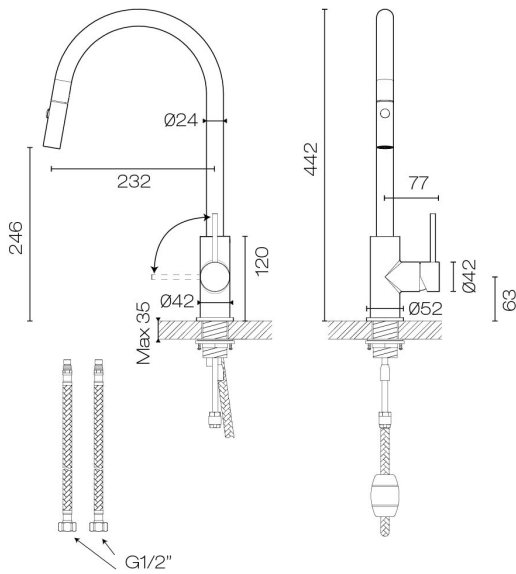

Tube Kitchen Mixer With Pull Out Spray

Code: TU0700

Brand	Progetto
Installation	Bench mount
WELS Rating	4 Star
Spout Reach (mm)	232
Height (mm)	442
Bench Hole Size	35mm
Warranty	15 Years
Cartridge	CB044.001
Material	Brass

Scan to View
Product Online

Tube Kitchen Mixer With Pull Out Spray

Code: TU0700

Building Product Information Requirements (BPIR)

Manufacturer	Plumblin
Building Code Clauses	G12 (Water Supply) Performance Clause G12.2.1 / B2 (Durability) B2.3.1 (c)
Compliance Evidence	This product complies with the clauses B2.3.1 (c) and G12.2.1. The product has an in-service history of 6+ years and has industry-leading performance qualities. Compliance is as per verification method B2/VM1. The cartridge has ISO 9001 & ASNZS 4020: 2018 certification.
Condition of Use	For use in residential and commercial applications. Must be installed by a registered plumber or suitably qualified tradesperson and as per the installation instructions.
Version no.	1.0
Subject to a Warning	No