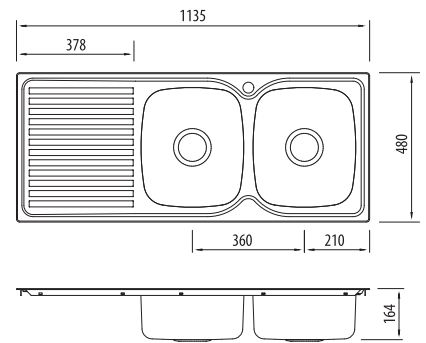

# Endeavour

EE72 NZ 1TH OF

Double Bowl Topmount Sink With Drainer

All dimensions in mm

## Specifications /

<b>Sink size</b>	1135W x 480H mm
<b>Bowl size</b>	Main Bowl 330W x 385H x 155D / 17L Main Bowl 330W x 385H x 155D / 17L
<b>Construction</b>	2 piece, bowls and drainer seam welded
<b>Material</b>	304 grade, 18/10 polished stainless steel (0.8 mm thick)
<b>Installation</b>	Topmount
<b>Fixings</b>	Adjustable clips supplied, and sealing gasket fitted
<b>Min cabinet size</b>	800 mm
<b>Tap holes</b>	1 tap hole
<b>Waste fittings</b>	2 x 90 mm basket waste included
<b>Overflow</b>	Included
<b>Carton size</b>	1240 x 520 x 190 mm
<b>Weight</b>	8.5 kg
<b>Warranty</b>	Lifetime manufacturer's warranty (refer to oliveri.co.nz)
<b>Maintenance and care instructions</b>	All surfaces should be cleaned with mild liquid detergent or soap and water. To maintain the shine on your Oliveri stainless steel sink, we recommended the use of any of the easy to obtain, non-abrasive stainless steel cleaners or metal polishes.