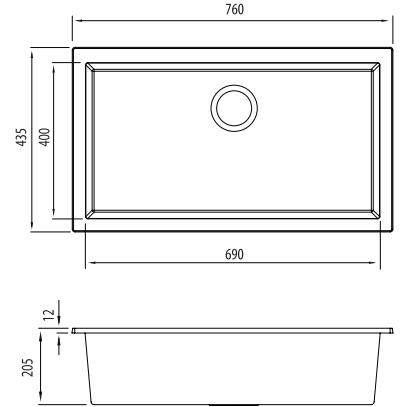

# Santorini

Italian made

All dimensions in mm

## ST-BL1590U NZ OF

Black Mega Bowl Undermount Sink

### Specifications /

<b>Sink size</b>	760W x 435H mm
<b>Bowl size</b>	Mega Bowl 690W x 400H x 200D / 55L
<b>Construction</b>	Moulded granite
<b>Material</b>	80% granite and quartz particles and 20% acrylic
<b>Installation</b>	Undermount
<b>Fixings</b>	Clips provided
<b>Min cabinet size</b>	800 mm
<b>Tap holes</b>	N/A
<b>Waste fittings</b>	1 x 90 mm basket waste included
<b>Overflow</b>	Included
<b>Carton size</b>	670 x 560 x 280 mm
<b>Weight</b>	16 kg
<b>Warranty</b>	Lifetime manufacturer's warranty (refer to <a href="http://oliveri.co.nz">oliveri.co.nz</a> )
<b>Maintenance and care instructions</b>	Clean the sink regularly with warm water, a liquid detergent and a soft cloth. Do not use abrasive powders or creams and avoid chemically aggressive detergents. Generic stains should be removed immediately with very hot water and a cleaning product. For organic stains which are especially difficult to remove, it is recommended that you fill the sink with a highly diluted organic cleaner such as bleach and let stand overnight. The next morning, rinse with warm water and a soft cloth.