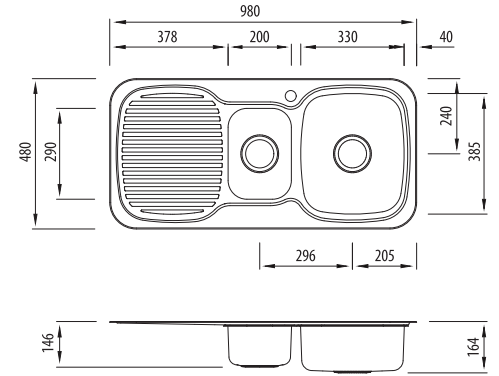

LakeLand

LL127 NZ 1TH OF
1 & 1/2 Bowl Sink With Drainer

All dimensions in mm

Specifications /

Sink size	980W x 480H mm
Bowl size	Main Bowl 330W x 385H x 155D / 17L 1/2 Bowl 200W x 290H x 130D / 7L
Construction	2 piece, bowls and drainer seam welded
Material	304 grade, 18/10 polished stainless steel (0.8 mm thick)
Installation	Topmount recommended
Fixings	Adjustable clips and sealing foam supplied
Min cabinet size	600 mm
Tap holes	1 tap hole only
Waste fittings	2 x 90 mm basket wastes included
Overflow	Included
Carton size	990 x 490 x 170 mm
Weight	6 kg
Warranty	Lifetime manufacturer's warranty (refer to oliveri.co.nz)
Maintenance and care instructions	All surfaces should be cleaned with mild liquid detergent or soap and water. To maintain the shine on your Oliveri stainless steel sink, we recommended the use of any of the easy to obtain, non-abrasive stainless steel cleaners or metal polishes.