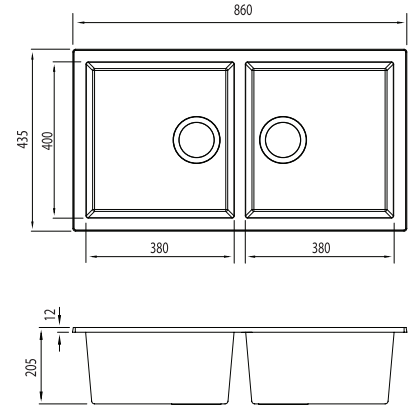

Santorini

Italian made

All dimensions in mm

ST-BL1563U NZ OF

Black Double Bowl Undermount Sink

Specifications /

Sink size	860W x 435H mm
Bowl size	Standard Bowl 1 380W x 400H x 210D / 32L Standard Bowl 1 380W x 400H x 210D / 32L
Construction	Moulded granite
Material	80% granite and quartz particles and 20% acrylic
Installation	Undermount
Fixings	Clips provided
Min cabinet size	900 mm
Tap holes	N/A
Waste fittings	2 x 90 mm basket wastes included
Overflow	Included
Carton size	960 x 580 x 310 mm
Weight	16 kg
Warranty	Lifetime manufacturer's warranty (refer to oliveri.co.nz)
Maintenance and care instructions	Clean the sink regularly with warm water, a liquid detergent and a soft cloth. Do not use abrasive powders or creams and avoid chemically aggressive detergents. Generic stains should be removed immediately with very hot water and a cleaning product. For organic stains which are especially difficult to remove, it is recommended that you fill the sink with a highly diluted organic cleaner such as bleach and let stand overnight. The next morning, rinse with warm water and a soft cloth.