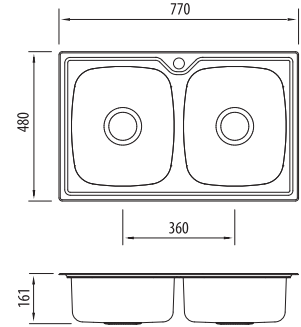

Endeavour

EE64 NZ 1TH OF
Double Bowl Topmount Sink

All dimensions in mm

Specifications /

Sink size	770W x 480H mm
Bowl size	Main Bowl 330W x 385H x 155D / 17L Main Bowl 330W x 385H x 155D / 17L
Construction	2 piece, bowls and drainer seam welded
Material	304 grade, 18/10 polished stainless steel (0.8 mm thick)
Installation	Topmount
Fixings	Adjustable clips and sealing foam supplied
Min cabinet size	800 mm
Tap holes	1 tap hole
Waste fittings	2 x 90 mm basket wastes included
Overflow	Included
Carton size	780 x 480 x 200 mm
Weight	6.5 kg
Warranty	Lifetime manufacturer's warranty (refer to oliveri.co.nz)
Maintenance and care instructions	All surfaces should be cleaned with mild liquid detergent or soap and water. To maintain the shine on your Oliveri stainless steel sink, we recommended the use of any of the easy to obtain, non-abrasive stainless steel cleaners or metal polishes.