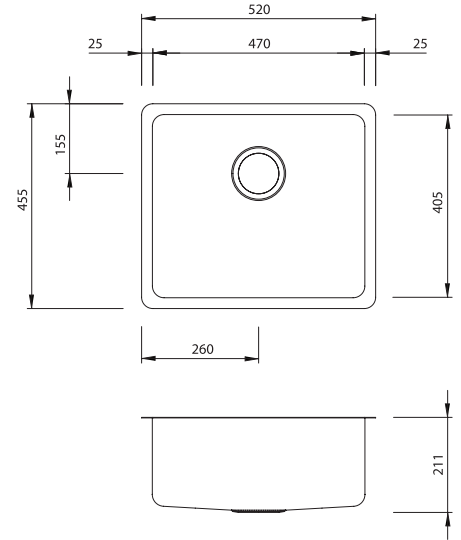

Sonetto

SN1050TU NZ OF

Sonetto Large Bowl Universal Sink

All dimensions in mm

Specifications /

Sink size	520W x 455H mm
Bowl size	Large Bowl 470W x 405H x 205D / 39L
Construction	Fabricated with 25 mm radius corners, Softtone® and soundproofing.
Material	304 grade, 18/10 brushed stainless steel (1.2 mm thick)
Installation	Topmount or undermount
Fixings	Installation clips supplied
Min cabinet size	600 mm
Tap holes	N/A
Waste fittings	1 x 90 mm basket waste included
Overflow	Included
Carton size	590 x 510 x 250 mm
Weight	6.5 kg
Warranty	Lifetime manufacturer's warranty (refer to oliveri.co.nz)
Maintenance and care instructions	All surfaces should be cleaned with mild liquid detergent or soap and water. To maintain the shine on your Oliveri stainless steel sink, we recommended the use of any of the easy to obtain, non-abrasive stainless steel cleaners or metal polishes.

Included accessories /

AC05
Basket Waste Kit for
Overflow

Overflow
Round with Cover