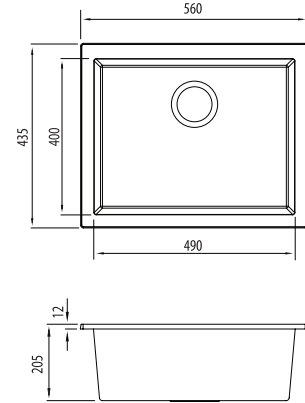

Santorini

Italian made

All dimensions in mm

ST-WH1550U NZ OF

White Large Bowl Undermount Sink

Specifications /

Sink size	560W x 435H mm
Bowl size	Large Bowl 490W x 400H x 200D / 39L
Construction	Moulded granite
Material	80% granite and quartz particles and 20% acrylic
Installation	Undermount
Fixings	Clips provided
Min cabinet size	600 mm
Tap holes	N/A
Waste fittings	1 x 90 mm basket waste included
Overflow	Included
Carton size	720 x 600 x 280 mm
Weight	10 kg
Warranty	Lifetime manufacturer's warranty (refer to oliveri.co.nz)
Maintenance and care instructions	Clean the sink regularly with warm water, a liquid detergent and a soft cloth. Do not use abrasive powders or creams and avoid chemically aggressive detergents. Generic stains should be removed immediately with very hot water and a cleaning product. For organic stains which are especially difficult to remove, it is recommended that you fill the sink with a highly diluted organic cleaner such as bleach and let stand overnight. The next morning, rinse with warm water and a soft cloth.