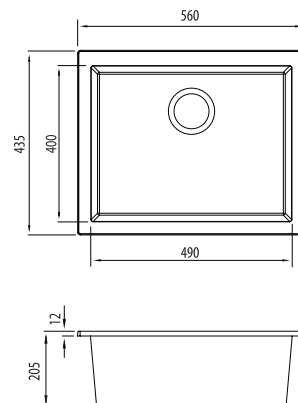

# Santorini

Italian made

All dimensions in mm

## ST-BL1550U NZ OF

Black Large Bowl Undermount Sink

### Specifications /

<b>Sink size</b>	560W x 435H mm
<b>Bowl size</b>	Large Bowl 490W x 400H x 200D / 39L
<b>Construction</b>	Moulded granite
<b>Material</b>	80% granite and quartz particles and 20% acrylic
<b>Installation</b>	Undermount
<b>Fixings</b>	Clips provided
<b>Min cabinet size</b>	600 mm
<b>Tap holes</b>	N/A
<b>Waste fittings</b>	1 x 90 mm basket waste included
<b>Overflow</b>	Included
<b>Carton size</b>	720 x 600 x 280 mm
<b>Weight</b>	10 kg
<b>Warranty</b>	Lifetime manufacturer's warranty (refer to <a href="http://oliveri.co.nz">oliveri.co.nz</a> )
<b>Maintenance and care instructions</b>	Clean the sink regularly with warm water, a liquid detergent and a soft cloth. Do not use abrasive powders or creams and avoid chemically aggressive detergents. Generic stains should be removed immediately with very hot water and a cleaning product. For organic stains which are especially difficult to remove, it is recommended that you fill the sink with a highly diluted organic cleaner such as bleach and let stand overnight. The next morning, rinse with warm water and a soft cloth.