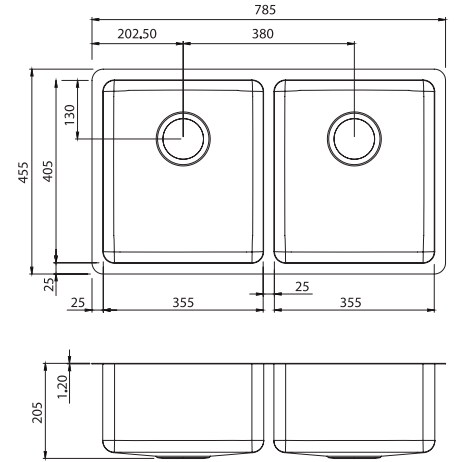

Sonetto

SN1063TU NZ OF

Sonetto Double Bowl Universal Sink

All dimensions in mm

Specifications /

Sink size	785W x 455H mm
Bowl size	3/4 Bowl 355W x 405H x 205D / 30L 3/4 Bowl 355W x 405H x 205D / 30L
Construction	Fabricated with 25 mm radius corners, Softtone® and soundproofing.
Material	304 grade, 18/10 brushed stainless steel (1.2 mm thick)
Installation	Topmount or undermount
Fixings	Installation clips supplied
Min cabinet size	900 mm
Tap holes	N/A
Waste fittings	2 x 90 mm basket wastes included
Overflow	Included
Carton size	840 x 510 x 250 mm
Weight	9 kg
Warranty	Lifetime manufacturer's warranty (refer to oliveri.co.nz)
Maintenance and care instructions	All surfaces should be cleaned with mild liquid detergent or soap and water. To maintain the shine on your Oliveri stainless steel sink, we recommended the use of any of the easy to obtain, non-abrasive stainless steel cleaners or metal polishes.