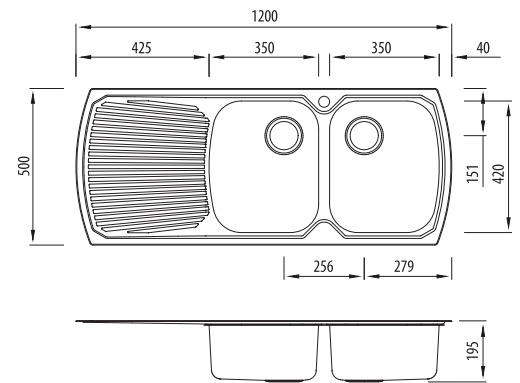

Monet

MO772 NZ 1TH OF

Double Bowl Topmount Sink With Drainer

All dimensions in mm

Specifications /

Sink size	1200W x 500H mm
Bowl size	Main Bowl 350W x 420H x 180D / 24L Main Bowl 350W x 420H x 180D / 24L
Construction	2 piece, bowls and drainer seam welded
Material	304 grade, 18/10 polished stainless steel (0.8 mm thick)
Installation	Topmount
Fixings	Adjustable clips and sealing foam supplied
Min cabinet size	800 mm
Tap holes	1 tap hole only
Waste fittings	2 x 90 mm basket waste included
Overflow	Included
Carton size	1267 x 567 x 237 mm
Weight	10 kg
Warranty	Lifetime manufacturer's warranty (refer to oliveri.co.nz)
Maintenance and care instructions	All surfaces should be cleaned with mild liquid detergent or soap and water. To maintain the shine on your Oliveri stainless steel sink, we recommended the use of any of the easy to obtain, non-abrasive stainless steel cleaners or metal polishes.