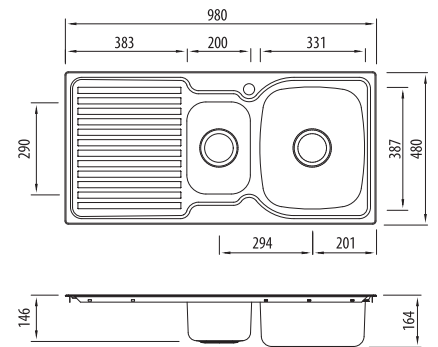

Endeavour

EE02 NZ 1TH OF

1 & 1/2 Bowl Topmount Sink With Drainer

All dimensions in mm

Specifications /

Sink size	980W x 480H mm
Bowl size	Main Bowl 330W x 385H x 155D / 17L 1/2 Bowl 200W x 290H x 130D / 7L
Construction	2 piece, bowls and drainer seam welded
Material	304 grade, 18/10 polished stainless steel (0.8 mm thick)
Installation	Topmount
Fixings	Adjustable clips supplied, and sealing gasket fitted
Min cabinet size	600 mm
Tap holes	1 tap hole
Waste fittings	2 x 90 mm basket wastes included
Overflow	Included
Carton size	1020 x 520 x 190 mm
Weight	6 kg
Warranty	Lifetime manufacturer's warranty (refer to oliveri.co.nz)
Maintenance and care instructions	All surfaces should be cleaned with mild liquid detergent or soap and water. To maintain the shine on your Oliveri stainless steel sink, we recommended the use of any of the easy to obtain, non-abrasive stainless steel cleaners or metal polishes.