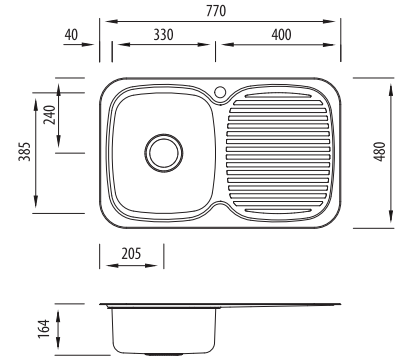

LakeLand

LL116 NZ 1TH OF
Single Bowl Sink With Drainer

All dimensions in mm

Specifications /

Sink size	770W x 480H mm
Bowl size	Main Bowl 330W x 385H x 155D / 17L
Construction	2 piece, bowls and drainer seam welded
Material	304 grade, 18/10 polished stainless steel (0.8 mm thick)
Installation	Topmount recommended
Fixings	Adjustable clips and sealing foam supplied
Min cabinet size	500 mm
Tap holes	1 tap hole only
Waste fittings	1 x 90 mm basket waste included
Overflow	Included
Carton size	780 x 490 x 170 mm
Weight	4.5 kg
Warranty	Lifetime manufacturer's warranty (refer to oliveri.co.nz)
Maintenance and care instructions	All surfaces should be cleaned with mild liquid detergent or soap and water. To maintain the shine on your Oliveri stainless steel sink, we recommended the use of any of the easy to obtain, non-abrasive stainless steel cleaners or metal polishes.

Included accessories /

AC05
Basket Waste Kit for
Overflow

Overflow
Round with Cover