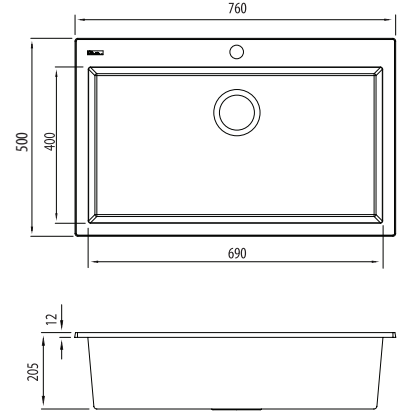

Santorini

Italian made

All dimensions in mm

ST-BL1591 NZ OF

Black Mega Bowl Topmount Sink

Specifications /

Sink size	760W x 500H mm
Bowl size	Mega Bowl 690W x 400H x 200D / 55L
Construction	Moulded granite
Material	80% granite and quartz particles and 20% acrylic
Installation	Topmount
Fixings	Topmount seal and clips supplied
Min cabinet size	800 mm
Tap holes	1 tap hole only
Waste fittings	1 x 90 mm basket waste included
Overflow	Included
Carton size	880 x 600 x 280 mm
Weight	17 kg
Warranty	Lifetime manufacturer's warranty (refer to oliveri.co.nz)
Maintenance and care instructions	Clean the sink regularly with warm water, a liquid detergent and a soft cloth. Do not use abrasive powders or creams and avoid chemically aggressive detergents. Generic stains should be removed immediately with very hot water and a cleaning product. For organic stains which are especially difficult to remove, it is recommended that you fill the sink with a highly diluted organic cleaner such as bleach and let stand overnight. The next morning, rinse with warm water and a soft cloth.