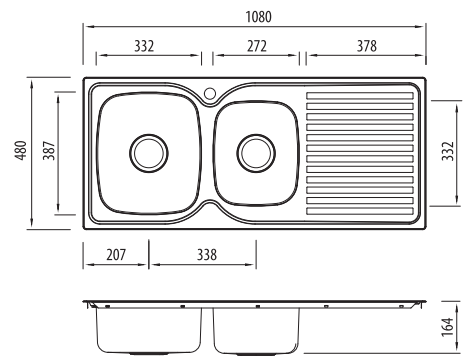

### 1 & 3/4 Bowl Topmount Sink With Drainer

#### Specifications /

<b>Sink size</b>	1080W x 480H mm
<b>Bowl size</b>	Main Bowl 330W x 385H x 155D / 17L 3/4 Bowl 270W x 330H x 155D / 12L
<b>Construction</b>	2 piece, bowls and drainer seam welded
<b>Material</b>	304 grade, 18/10 polished stainless steel (0.8 mm thick)
<b>Installation</b>	Topmount
<b>Fixings</b>	Adjustable clips supplied, and sealing gasket fitted
<b>Min cabinet size</b>	700 mm
<b>Tap holes</b>	1 tap hole
<b>Waste fittings</b>	2 x 90 mm basket wastes included
<b>Overflow</b>	Included
<b>Carton size</b>	1120 x 520 x 190 mm
<b>Weight</b>	7.5 kg
<b>Warranty</b>	Lifetime manufacturer's warranty (refer to oliveri.co.nz)
<b>Maintenance and care instructions</b>	All surfaces should be cleaned with mild liquid detergent or soap and water. To maintain the shine on your Oliveri stainless steel sink, we recommended the use of any of the easy to obtain, non-abrasive stainless steel cleaners or metal polishes.