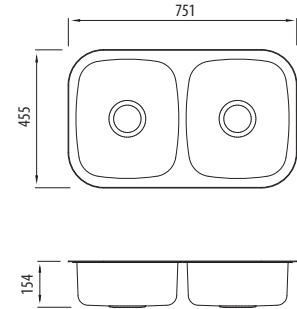

Endeavour

EE63U NZ OF

Double Bowl Undermount Sink

All dimensions in mm

Specifications /

Sink size	750W x 455H mm
Bowl size	Main Bowl 330W x 385H x 155D / 17L Main Bowl 330W x 385H x 155D / 17L
Construction	2 piece, bowls and rim seam welded
Material	304 grade, 18/10 polished stainless steel (0.8 mm thick)
Installation	Undermount
Fixings	N/A
Min cabinet size	800 mm
Tap holes	N/A
Waste fittings	2 x 90 mm basket wastes included
Overflow	Included
Carton size	770 x 460 x 190 mm
Weight	5 kg
Warranty	Lifetime manufacturer's warranty (refer to oliveri.co.nz)
Maintenance and care instructions	All surfaces should be cleaned with mild liquid detergent or soap and water. To maintain the shine on your Oliveri stainless steel sink, we recommended the use of any of the easy to obtain, non-abrasive stainless steel cleaners or metal polishes.