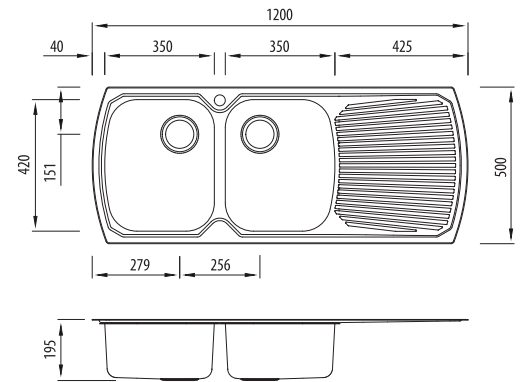

Monet

MO771 NZ 1TH OF

Double Bowl Topmount Sink With Drainer

All dimensions in mm

Specifications /

Sink size	1200W x 500H mm
Bowl size	Main Bowl 350W x 420H x 180D / 24L Main Bowl 350W x 420H x 180D / 24L
Construction	2 piece, bowls and drainer seam welded
Material	304 grade, 18/10 polished stainless steel (0.8 mm thick)
Installation	Topmount
Fixings	Adjustable clips and sealing foam supplied
Min cabinet size	800 mm
Tap holes	1 tap hole only
Waste fittings	2 x 90 mm basket waste included
Overflow	Included
Carton size	1267 x 567 x 237 mm
Weight	10 kg
Warranty	Lifetime manufacturer's warranty (refer to oliveri.co.nz)
Maintenance and care instructions	All surfaces should be cleaned with mild liquid detergent or soap and water. To maintain the shine on your Oliveri stainless steel sink, we recommended the use of any of the easy to obtain, non-abrasive stainless steel cleaners or metal polishes.