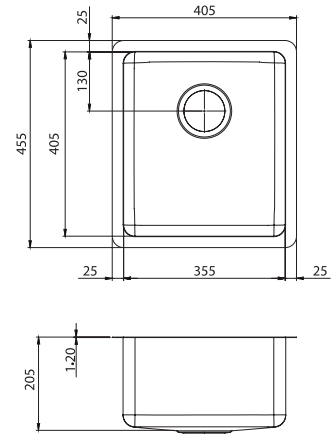

# Project Sink

**PS30TU NZ OF**  
Single Bowl Universal Sink

**MINIMUM  
ORDER  
QUANTITIES  
APPLY**

All dimensions in mm

## Specifications /

<b>Sink size</b>	405W x 455H x 210Dmm
<b>Bowl size</b>	3/4 Bowl 355W x 405H x 205D / 30L
<b>Construction</b>	Fabricated with 25 mm radius corners, Softtone® and soundproofing.
<b>Material</b>	304 grade, 18/10 brushed stainless steel (1.2 mm thick)
<b>Installation</b>	Topmount or undermount
<b>Fixings</b>	Installation clips supplied
<b>Min cabinet size</b>	500 mm
<b>Tap holes</b>	N/A
<b>Waste fittings</b>	1 x 90 mm basket waste included
<b>Overflow</b>	Included
<b>Carton size</b>	520 x 470 x 250 mm
<b>Weight</b>	5 kg
<b>Warranty</b>	Lifetime manufacturer's warranty (refer to oliveri.co.nz)
<b>Maintenance and care instructions</b>	All surfaces should be cleaned with mild liquid detergent or soap and water. To maintain the shine on your Oliveri stainless steel sink, we recommended the use of any of the easy to obtain, non-abrasive stainless steel cleaners or metal polishes.