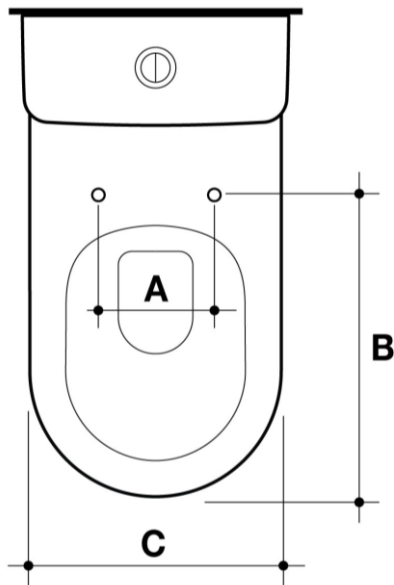

# LiveWell D Shape Family Toilet Seat

## Compatibility List & Measurement Guide

Measuring guide for existing toilet pan and suite applications  
(including non-Caroma pans) SKU code 300069W

A Between 53 - 173mm

B Between 390 - 450mm

C Between 350 - 360mm