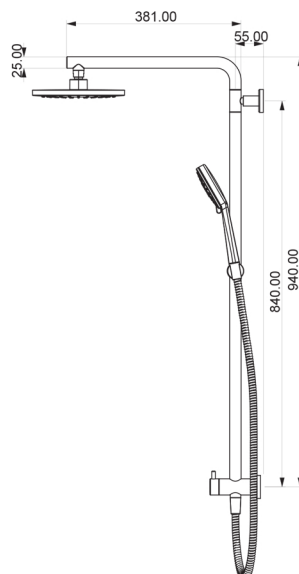

www.placemakers.co.nz

www.mico.co.nz

www.tumusupplies.co.nz