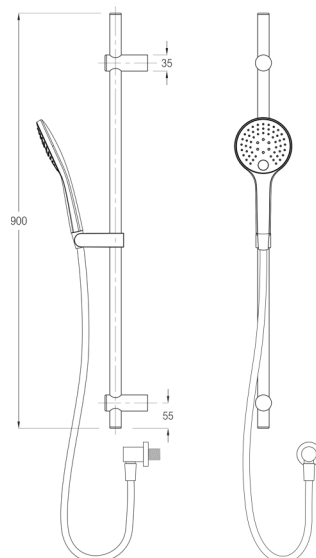

SPECIFICATIONS:

www.placemakers.co.nz

www.mico.co.nz

www.tumusupplies.co.nz