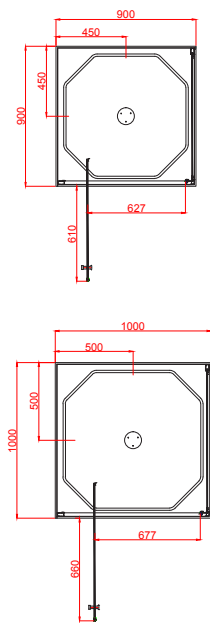

2 SIDED PIVOT DOOR

Pacific 900x900 Square 2 Sided Flat Wall White - Centre Waste

FLAT WALL WHITE - CENTRE WASTE

IPAIW995FL9X PACIFIC FLAT SQUARE PIVOT DOOR 900X900mm 2 SIDED WHITE

IPAIWIISFLIX PACIFIC FLAT SQUARE PIVOT DOOR 1000X1000mm 2 SIDED WHITE