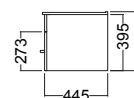

Internal Basin Depth
135 mm

Internal Basin Depth
135 mm

750

4PAC075SN01 PACIFIC 750mm SINGLE DRAWER WHITE MELAMINE

4PAC075SN93 PACIFIC 750mm SINGLE DRAWER CHARRED OAK

900

4PAC090SN01 PACIFIC 900mm SINGLE WHITE MELAMINE