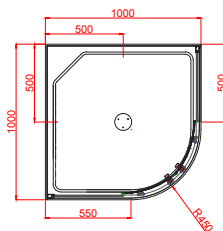

PACIFIC VALUE RANGE

clearlite.co.nz
KIWI BUILT FOR KIWI FAMILIES

CLEARLITE
BATHROOMS

PACIFIC SHOWER

Available in 900x900 or 1000x1000

The Pacific Shower offers an understated yet practical design, available in round or square configurations with a SureSeal™ Shower Tray and Easy Clean waste, all complemented by a chrome lid and door handle. Classic white joinery creates a clean line that frames the safety glass and one piece acrylic flat wall.

- Square Pivot Door or Round Sliding Door design
- SureSeal™ Tray for a leak free shower
- Centre or Corner Easy Clean waste and Chrome Lid
- Reversible Pivot Door for left or right hand opening
- Round has Quick Release Door System for easy cleaning
- 1900mm White Joinery Door Set (1950mm high incl tray)
- 1920mm Senosan™ Acrylic Flat Walls (1970mm high incl tray)
- 6mm Safety Glass door panel
- 5 Year Manufacturer's Warranty (domestic use)
- 1 Year for Drip Strip and Vertical Seals

2 SIDED SLIDING DOOR

Pacific 900x900 Round 2 Sided Flat Wall White - Centre Waste

Pacific 1000x1000 Round 2 Sided Flat Wall White - Corner Waste

Door opening approx 495mm

Door opening approx 495mm

Door opening approx 495mm

Door opening approx 495mm

FLAT WALL WHITE - CENTRE WASTE

IPAIW99RFLRX PACIFIC FLAT ROUND SLIDING DOOR 900X900mm 2 SIDED WHITE

IPAIWIIRFLRX PACIFIC FLAT ROUND SLIDING DOOR 1000X1000mm 2 SIDED WHITE

FLAT WALL WHITE - CORNER WASTE