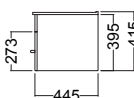

Internal Basin Depth
135 mm

Internal Basin Depth
135 mm

750

4PAC075SN01 PACIFIC 750mm SINGLE DRAWER WHITE MELAMINE

4PAC075SN93 PACIFIC 750mm SINGLE DRAWER CHARRED OAK

900

4PAC090SN01 PACIFIC 900mm SINGLE WHITE MELAMINE