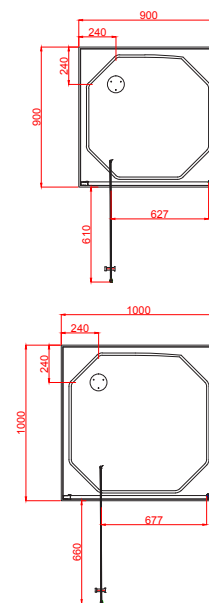

FLAT WALL WHITE - CENTRE WASTE

IPAIW995FL9X PACIFIC FLAT SQUARE PIVOT DOOR 900X900mm 2 SIDED WHITE

IPAIWIISFLIX PACIFIC FLAT SQUARE PIVOT DOOR 1000X1000mm 2 SIDED WHITE

Pacific 1000x1000 Square 2 Sided Flat Wall White - Corner Waste

FLAT WALL WHITE - CORNER WASTE

IPAIW995FL9C PACIFIC FLAT SQUARE PIVOT DOOR 900X900mm 2 SIDED WHITE

IPAIWIISFLIC PACIFIC FLAT SQUARE PIVOT DOOR 1000X1000mm 2 SIDED WHITE

3 SIDED PIVOT DOOR

Pacific 900x900 Square 3 Sided Flat Wall White - Centre Waste

FLAT WALL WHITE - CENTRE WASTE

IPAIW995FL9X PACIFIC FLAT SQUARE PIVOT DOOR 900X900mm 2 SIDED WHITE

IPAIWIISFLIX PACIFIC FLAT SQUARE PIVOT DOOR 1000X1000mm 2 SIDED WHITE

Pacific 1000x1000 Square 3 Sided Flat Wall White - Corner Waste

FLAT WALL WHITE - CORNER WASTE

IPAIW995FL9C PACIFIC FLAT SQUARE PIVOT DOOR 900X900mm 2 SIDED WHITE

IPAIWIISFLIC PACIFIC FLAT SQUARE PIVOT DOOR 1000X1000mm 2 SIDED WHITE

PACIFIC VANITY

Available in 750, 900 and 1200mm Sizes