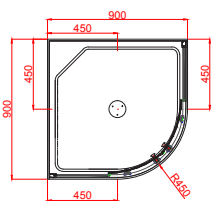

PACIFIC VALUE RANGE

clearlite.co.nz
KIWI BUILT FOR KIWI FAMILIES

CLEARLITE
BATHROOMS

PACIFIC SHOWER

Available in 900x900 or 1000x1000

The Pacific Shower offers an understated yet practical design, available in round or square configurations with a SureSeal™ Shower Tray and Easy Clean waste, all complemented by a chrome lid and door handle. Classic white joinery creates a clean line that frames the safety glass and one piece acrylic flat wall.

- Square Pivot Door or Round Sliding Door design
- SureSeal™ Tray for a leak free shower
- Centre or Corner Easy Clean waste and Chrome Lid
- Reversible Pivot Door for left or right hand opening
- Round has Quick Release Door System for easy cleaning
- 1900mm White Joinery Door Set (1950mm high incl tray)
- 1920mm Senosan™ Acrylic Flat Walls (1970mm high incl tray)
- 6mm Safety Glass door panel
- 5 Year Manufacturer's Warranty (domestic use)
- 1 Year for Drip Strip and Vertical Seals

2 SIDED SLIDING DOOR

Pacific 900x900 Round 2 Sided Flat Wall White - Centre Waste

Pacific 1000x1000 Round 2 Sided Flat Wall White - Corner Waste

Door opening approx 495mm

Door opening approx 495mm

Door opening approx 495mm

FLAT WALL WHITE - CORNER WASTE

IPAIW995FL9C PACIFIC FLAT SQUARE PIVOT DOOR 900X900mm 2 SIDED WHITE

IPAIWIISFLIC PACIFIC FLAT SQUARE PIVOT DOOR 1000X1000mm 2 SIDED WHITE

PACIFIC VANITY

Available in 750, 900 and 1200mm Sizes