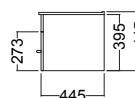

Internal Basin Depth
135 mm

Internal Basin Depth
135 mm

750

4PAC075SN01 PACIFIC 750mm SINGLE DRAWER WHITE MELAMINE

4PAC075SN93 PACIFIC 750mm SINGLE DRAWER CHARRED OAK

900

4PAC090SN01 PACIFIC 900mm SINGLE WHITE MELAMINE