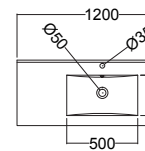

FLAT WALL WHITE - CORNER WASTE

IPAIW995FL9C PACIFIC FLAT SQUARE PIVOT DOOR 900X900mm 2 SIDED WHITE

IPAIWIISFLIC PACIFIC FLAT SQUARE PIVOT DOOR 1000X1000mm 2 SIDED WHITE

PACIFIC VANITY

Available in 750, 900 and 1200mm Sizes

SINGLE DRAWER WALL

750 White Melamine

900 White Melamine

1200 White Melamine

750 Charred Oak

900 Charred Oak

1200 Charred Oak

Internal Basin Depth
135 mm

Internal Basin Depth
135 mm

Internal Basin Depth
135 mm

750

4PAC075SN01 PACIFIC 750mm SINGLE DRAWER WHITE MELAMINE

4PAC075SN93 PACIFIC 750mm SINGLE DRAWER CHARRED OAK

900

4PAC090SN01 PACIFIC 900mm SINGLE WHITE MELAMINE