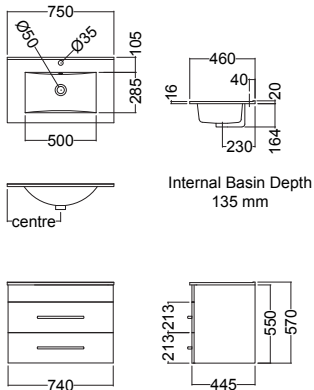

FLAT WALL WHITE - CORNER WASTE

IPAIW995FL9C PACIFIC FLAT SQUARE PIVOT DOOR 900X900mm 2 SIDED WHITE

IPAIWIISFLIC PACIFIC FLAT SQUARE PIVOT DOOR 1000X1000mm 2 SIDED WHITE

PACIFIC VANITY

Available in 750, 900 and 1200mm Sizes

Internal Basin Depth
135 mm

Internal Basin Depth
135 mm

750

4PAC075SN01 PACIFIC 750mm SINGLE DRAWER WHITE MELAMINE

4PAC075SN93 PACIFIC 750mm SINGLE DRAWER CHARRED OAK

900

4PAC090SN01 PACIFIC 900mm SINGLE WHITE MELAMINE

1200 White Melamine

750 Charred Oak

900 Charred Oak

1200 Charred Oak

750

4PAC075DW01 PACIFIC 750mm DOUBLE DRAWER WALL
WHITE MELAMINE

4PAC075DW93 PACIFIC 750mm DOUBLE DRAWER WALL
CHARRED OAK

900

4PAC090DW01 PACIFIC 900mm DOUBLE DRAWER WALL
WHITE MELAMINE

4PAC090DW93 PACIFIC 900mm DOUBLE DRAWER WALL
CHARRED OAK

1200

4PAC120DW01 PACIFIC 1200mm DOUBLE DRAWER WALL
WHITE MELAMINE

4PAC120DW93 PACIFIC 1200mm DOUBLE DRAWER WALL
CHARRED OAK