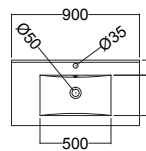

SINGLE DRAWER WALL

750 White Melamine

900 White Melamine

1200 White Melamine

750 Charred Oak

900 Charred Oak

1200 Charred Oak

Internal Basin Depth
135 mm

Internal Basin Depth
135 mm

Internal Basin Depth
135 mm

750

4PAC075SN01 PACIFIC 750mm SINGLE DRAWER WHITE MELAMINE

4PAC075SN93 PACIFIC 750mm SINGLE DRAWER CHARRED OAK

900

4PAC090SN01 PACIFIC 900mm SINGLE WHITE MELAMINE