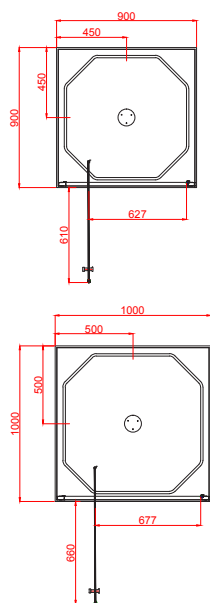

Door opening approx 495mm

FLAT WALL WHITE - CENTRE WASTE

IPAIW99RFLRX PACIFIC FLAT ROUND SLIDING DOOR 900X900mm 2 SIDED WHITE

IPAIWIIRFLRX PACIFIC FLAT ROUND SLIDING DOOR 1000X1000mm 2 SIDED WHITE

FLAT WALL WHITE - CORNER WASTE

FLAT WALL WHITE - CENTRE WASTE

IPAIW995FL9X PACIFIC FLAT SQUARE PIVOT DOOR 900X900mm 2 SIDED WHITE

IPAIWIISFLIX PACIFIC FLAT SQUARE PIVOT DOOR 1000X1000mm 2 SIDED WHITE

Pacific 1000x1000 Square 2 Sided Flat Wall White - Corner Waste

FLAT WALL WHITE - CORNER WASTE

IPAIW995FL9C PACIFIC FLAT SQUARE PIVOT DOOR 900X900mm 2 SIDED WHITE

IPAIWIISFLIC PACIFIC FLAT SQUARE PIVOT DOOR 1000X1000mm 2 SIDED WHITE

3 SIDED PIVOT DOOR

Pacific 900x900 Square 3 Sided Flat Wall White - Centre Waste

FLAT WALL WHITE - CORNER WASTE

IPAIW995FL9C PACIFIC FLAT SQUARE PIVOT DOOR 900X900mm 2 SIDED WHITE

IPAIWIISFLIC PACIFIC FLAT SQUARE PIVOT DOOR 1000X1000mm 2 SIDED WHITE

PACIFIC VANITY

Available in 750, 900 and 1200mm Sizes