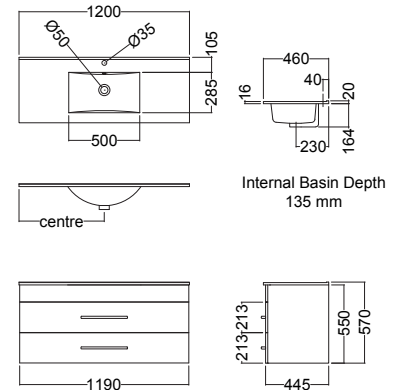

750

4PAC075DW01 PACIFIC 750mm DOUBLE DRAWER WALL
WHITE MELAMINE

4PAC075DW93 PACIFIC 750mm DOUBLE DRAWER WALL
CHARRED OAK

900

4PAC090DW01 PACIFIC 900mm DOUBLE DRAWER WALL
WHITE MELAMINE

4PAC090DW93 PACIFIC 900mm DOUBLE DRAWER WALL
CHARRED OAK

1200

4PAC120DW01 PACIFIC 1200mm DOUBLE DRAWER WALL
WHITE MELAMINE

4PAC120DW93 PACIFIC 1200mm DOUBLE DRAWER WALL
CHARRED OAK