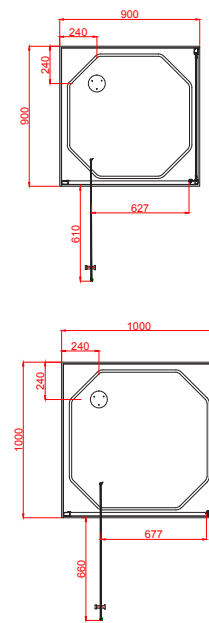

2 SIDED SLIDING DOOR

Pacific 900x900 Round 2 Sided Flat Wall White - Centre Waste

Pacific 1000x1000 Round 2 Sided Flat Wall White - Corner Waste

Door opening approx 495mm

Door opening approx 495mm

Door opening approx 495mm

Door opening approx 495mm

FLAT WALL WHITE - CENTRE WASTE

IPAIW99RFLRX PACIFIC FLAT ROUND SLIDING DOOR 900X900mm 2 SIDED WHITE

IPAIWIIRFLRX PACIFIC FLAT ROUND SLIDING DOOR 1000X1000mm 2 SIDED WHITE

FLAT WALL WHITE - CORNER WASTE

FLAT WALL WHITE - CENTRE WASTE

IPAIW995FL9X PACIFIC FLAT SQUARE PIVOT DOOR 900X900mm 2 SIDED WHITE

IPAIWIISFLIX PACIFIC FLAT SQUARE PIVOT DOOR 1000X1000mm 2 SIDED WHITE

Pacific 1000x1000 Square 2 Sided Flat Wall White - Corner Waste

FLAT WALL WHITE - CORNER WASTE

IPAIW995FL9C PACIFIC FLAT SQUARE PIVOT DOOR 900X900mm 2 SIDED WHITE

IPAIWIISFLIC PACIFIC FLAT SQUARE PIVOT DOOR 1000X1000mm 2 SIDED WHITE

PACIFIC VANITY

Available in 750, 900 and 1200mm Sizes