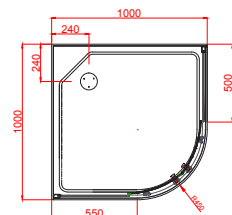

PACIFIC VALUE RANGE

clearlite.co.nz
KIWI BUILT FOR KIWI FAMILIES

CLEARLITE
BATHROOMS

PACIFIC SHOWER

Available in 900x900 or 1000x1000

The Pacific Shower offers an understated yet practical design, available in round or square configurations with a SureSeal™ Shower Tray and Easy Clean waste, all complemented by a chrome lid and door handle. Classic white joinery creates a clean line that frames the safety glass and one piece acrylic flat wall.

- Square Pivot Door or Round Sliding Door design
- SureSeal™ Tray for a leak free shower
- Centre or Corner Easy Clean waste and Chrome Lid
- Reversible Pivot Door for left or right hand opening
- Round has Quick Release Door System for easy cleaning
- 1900mm White Joinery Door Set (1950mm high incl tray)
- 1920mm Senosan™ Acrylic Flat Walls (1970mm high incl tray)
- 6mm Safety Glass door panel
- 5 Year Manufacturer's Warranty (domestic use)
- 1 Year for Drip Strip and Vertical Seals

2 SIDED SLIDING DOOR

Pacific 900x900 Round 2 Sided Flat Wall White - Centre Waste

Pacific 1000x1000 Round 2 Sided Flat Wall White - Corner Waste

Door opening approx 495mm

Door opening approx 495mm

Door opening approx 495mm

Door opening approx 495mm

FLAT WALL WHITE - CENTRE WASTE

IPAIW99RFLRX PACIFIC FLAT ROUND SLIDING DOOR 900X900mm 2 SIDED WHITE

IPAIWIIRFLRX PACIFIC FLAT ROUND SLIDING DOOR 1000X1000mm 2 SIDED WHITE

FLAT WALL WHITE - CORNER WASTE