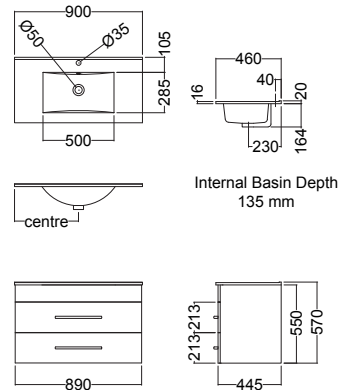

750

4PAC075DW01 PACIFIC 750mm DOUBLE DRAWER WALL
WHITE MELAMINE

4PAC075DW93 PACIFIC 750mm DOUBLE DRAWER WALL
CHARRED OAK

900

4PAC090DW01 PACIFIC 900mm DOUBLE DRAWER WALL
WHITE MELAMINE

4PAC090DW93 PACIFIC 900mm DOUBLE DRAWER WALL
CHARRED OAK

1200

4PAC120DW01 PACIFIC 1200mm DOUBLE DRAWER WALL
WHITE MELAMINE

4PAC120DW93 PACIFIC 1200mm DOUBLE DRAWER WALL
CHARRED OAK