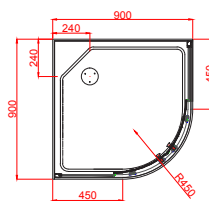

PACIFIC VALUE RANGE

clearlite.co.nz
KIWI BUILT FOR KIWI FAMILIES

CLEARLITE
BATHROOMS

PACIFIC SHOWER

Available in 900x900 or 1000x1000

The Pacific Shower offers an understated yet practical design, available in round or square configurations with a SureSeal™ Shower Tray and Easy Clean waste, all complemented by a chrome lid and door handle. Classic white joinery creates a clean line that frames the safety glass and one piece acrylic flat wall.

- Square Pivot Door or Round Sliding Door design
- SureSeal™ Tray for a leak free shower
- Centre or Corner Easy Clean waste and Chrome Lid
- Reversible Pivot Door for left or right hand opening
- Round has Quick Release Door System for easy cleaning
- 1900mm White Joinery Door Set (1950mm high incl tray)
- 1920mm Senosan™ Acrylic Flat Walls (1970mm high incl tray)
- 6mm Safety Glass door panel
- 5 Year Manufacturer's Warranty (domestic use)
- 1 Year for Drip Strip and Vertical Seals

2 SIDED SLIDING DOOR

Pacific 900x900 Round 2 Sided Flat Wall White - Centre Waste

Pacific 1000x1000 Round 2 Sided Flat Wall White - Corner Waste

Door opening approx 495mm

Door opening approx 495mm

Door opening approx 495mm

FLAT WALL WHITE - CORNER WASTE

IPAIW995FL9C PACIFIC FLAT SQUARE PIVOT DOOR 900X900mm 2 SIDED WHITE

IPAIWIISFLIC PACIFIC FLAT SQUARE PIVOT DOOR 1000X1000mm 2 SIDED WHITE

PACIFIC VANITY

Available in 750, 900 and 1200mm Sizes