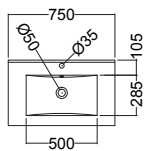

FLAT WALL WHITE - CORNER WASTE

IPAIW995FL9C PACIFIC FLAT SQUARE PIVOT DOOR 900X900mm 2 SIDED WHITE

IPAIWIISFLIC PACIFIC FLAT SQUARE PIVOT DOOR 1000X1000mm 2 SIDED WHITE

PACIFIC VANITY

Available in 750, 900 and 1200mm Sizes

SINGLE DRAWER WALL

750 White Melamine

900 White Melamine

1200 White Melamine

750 Charred Oak

900 Charred Oak

1200 Charred Oak

Internal Basin Depth
135 mm

Internal Basin Depth
135 mm

Internal Basin Depth
135 mm

750

4PAC075SN01 PACIFIC 750mm SINGLE DRAWER WHITE MELAMINE

4PAC075SN93 PACIFIC 750mm SINGLE DRAWER CHARRED OAK

900

4PAC090SN01 PACIFIC 900mm SINGLE WHITE MELAMINE