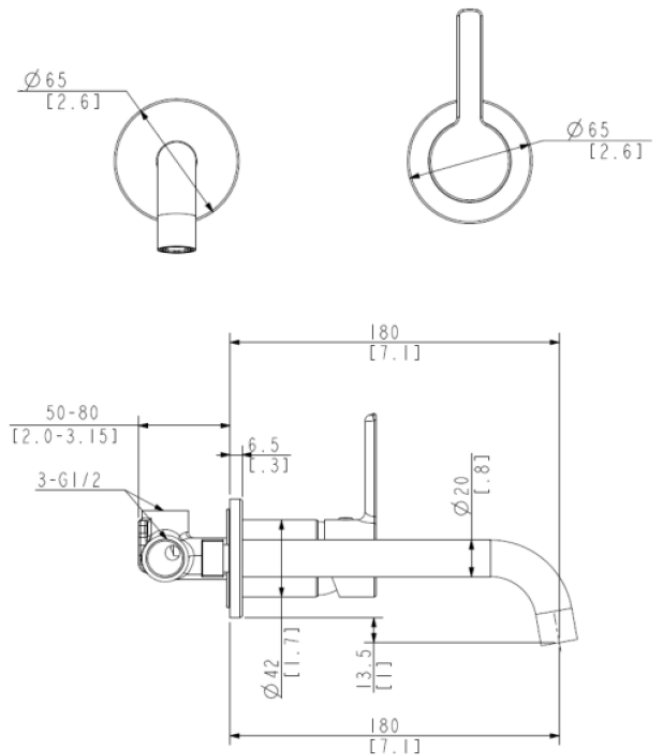

MODE TAPWARE

High-sloping elegant lines, the Adesso Mode wall mounted basin mixer is a stylish feature and addition to any bathroom.

BASIN WALL MIXER

(7)743260 (7)743261 (7)743264 (7)743265 (7)743263
 Chrome Brushed Nickel Black Brushed Brass Gun Metal