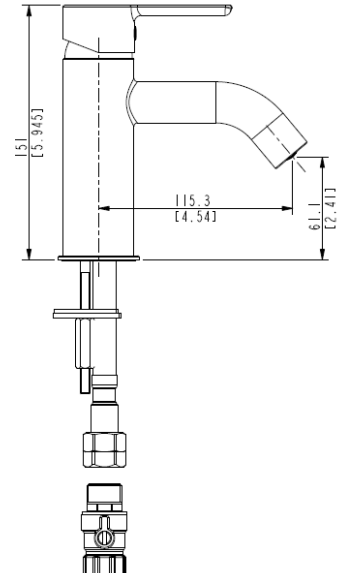

MODE TAPWARE

High-sloping elegant lines, the Adesso Mode basin mixer is a stylish feature and addition to any bathroom.

BASIN MIXER CURVED SPOUT

(7)743254
Chrome

(7)743265
Brushed
Nickel

(7)743258
Black

(7)743259
Brushed
Brass

(7)743257
Gun Metal