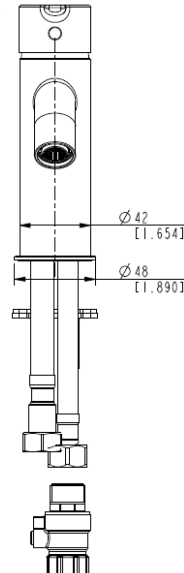

MODE TAPWARE

High-sloping elegant lines, the Adesso Mode basin mixer is a stylish feature and addition to any bathroom.

BASIN MIXER CURVED SPOUT

(7)743254
Chrome

(7)743265
Brushed
Nickel

(7)743258
Black

(7)743259
Brushed
Brass

(7)743257
Gun Metal

FEATURES:

35-year Warranty on Chrome *

5-year Warranty on Colour *

35-year Warranty on Cartridge *

All Pressure

5-star Mains Pressure, 6-star Unequal Pressure
Available in 5 finishes: Chrome, Brushed Nickel,
Black, Brushed Brass, Gun Metal