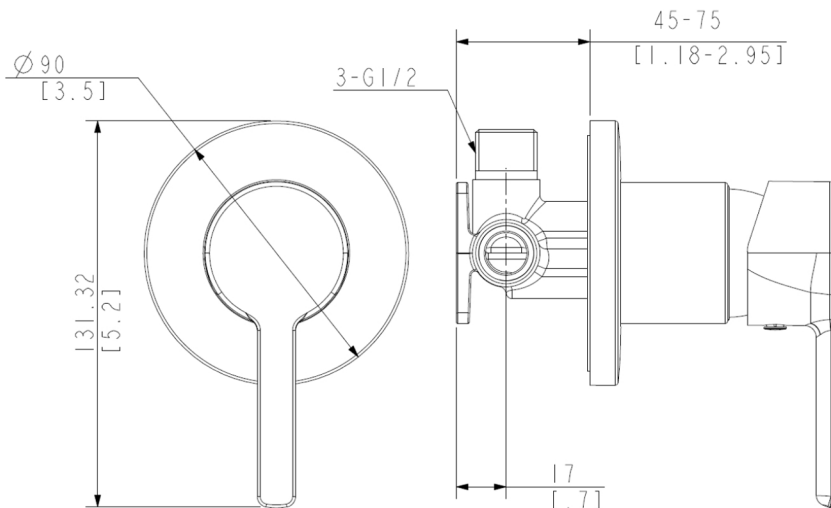

SPECIFICATIONS:

www.placemakers.co.nz

www.mico.co.nz

www.tumusupplies.co.nz