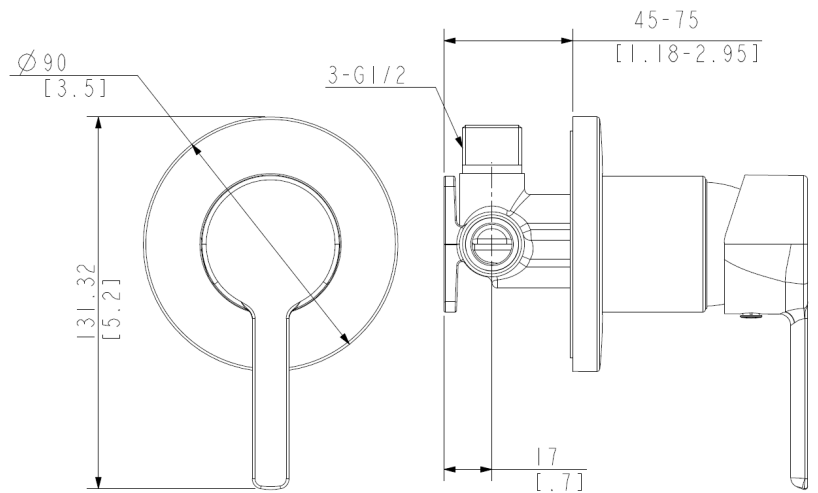

MODE TAPWARE

High-sloping elegant lines, the Adesso mains pressure shower mixer is a stylish feature and addition to any bathroom.

SHOWER MAINS PRESSURE MIXER (7)743278 (7)743279 (7)743281 (7)743282 (7)743280
 Chrome Brushed Nickel Black Brushed Brass Gun Metal