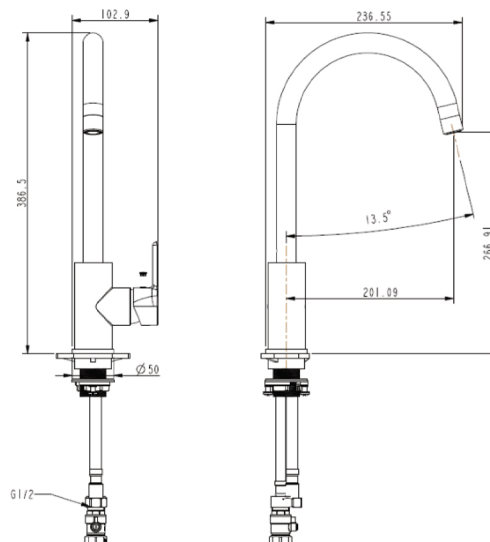

SPECIFICATIONS:

www.placemakers.co.nz

www.mico.co.nz

www.tumusupplies.co.nz