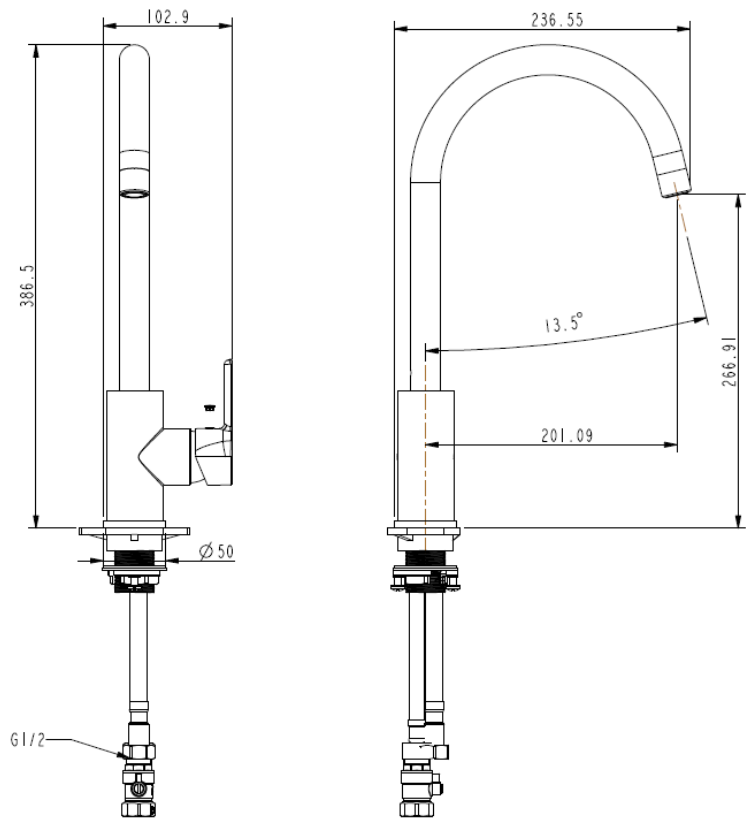

MODE TAPWARE

High-sloping elegant lines, the Adesso Mode Kitchen mixer is a stylish feature and addition to any bathroom.

KITCHEN GOOSE NECK MIXER

(7)743295 Chrome
 (7)743296 Brushed Nickel
 (7)743299 Black
 (7)743300 Brushed Brass
 (7)743298 Gun Metal